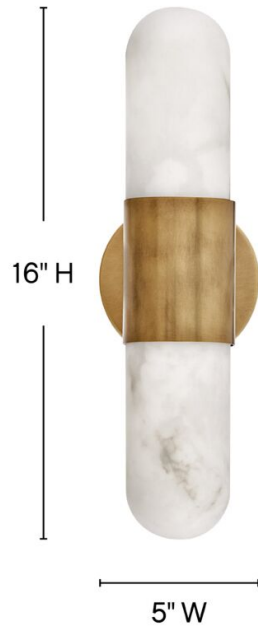

IBIZA

52510HB-LED

MEDIUM LED VANITY

Ibiza provides unparalleled, high-end style with its linear silhouette. The oblong design is finished with rounded edges to provide a touch of the unexpected. Faux alabaster glass centered with a thick metal band brings modern glam while staying rooted in traditional elegance.

Mounted vertically

DETAILS	
FINISH:	Heritage Brass
MATERIAL:	Steel
GLASS:	Cloudstone
DIMMABLE:	YES - CL TYPE DIMMER (SSL7A)

DIMENSIONS	
WIDTH:	16"
HEIGHT:	5"
WEIGHT:	3.5lb
BACK PLATE:	5" Dia.
EXTENSION:	4.5"
TOP TO OUTLET:	8"

SHIPPING	
CARTON LENGTH:	18.5
CARTON WIDTH:	11
CARTON HEIGHT:	7
CARTON WEIGHT:	4.6

PRODUCT DETAILS:

- Fixture can be mounted horizontally.
- Suitable for use in damp locations as defined by NEC and CEC. Meets United States UL Underwriters Laboratories & CSA Canadian Standards Association Product Safety Standards.
- LED components carry a 5-year limited warranty
- Bold silhouette with dramatic details creates a modern statement
- Fixture can be mounted vertically
- Mounting hardware is hidden on the back plate to ensure a clean silhouette