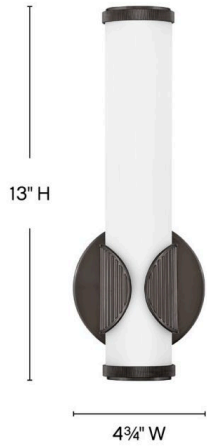

FEMI

50080BX

MEDIUM LED SCONCE

A slim, streamlined profile paired with the integrated LED light makes Femi your go-to for transitional style. Illumination elegantly extends from the cast ribbed cuff, adding an element of appeal that captures the unexpected. The matching cast end caps balance the linear design for a fixture with instant style gratification in Brushed Nickel, Black Oxide, or Lacquered Brass finish options.

DETAILS	
FINISH:	Black Oxide
MATERIAL:	Steel
GLASS:	Etched Opal
DIMMABLE:	YES - CL TYPE DIMMER (SSL7A)

DIMENSIONS	
WIDTH:	4.8"
HEIGHT:	13"
WEIGHT:	1.8lb
BACK PLATE:	4.75" Dia.
EXTENSION:	3.8"
TOP TO OUTLET:	9.75"

LIGHT SOURCE	
LIGHT SOURCE:	Integrated LED
LED NAME:	LEVO56-304
WATTAGE:	20w LED *Included
VOLTAGE:	120v
LUMENS:	1500
CRI:	90
INCANDESCENT EQUIVALENCY:	1 x 100w
DIMMABLE:	YES - CL TYPE DIMMER (SSL7A)

SHIPPING	
CARTON LENGTH:	16
CARTON WIDTH:	7.3
CARTON HEIGHT:	10.5
CARTON WEIGHT:	3