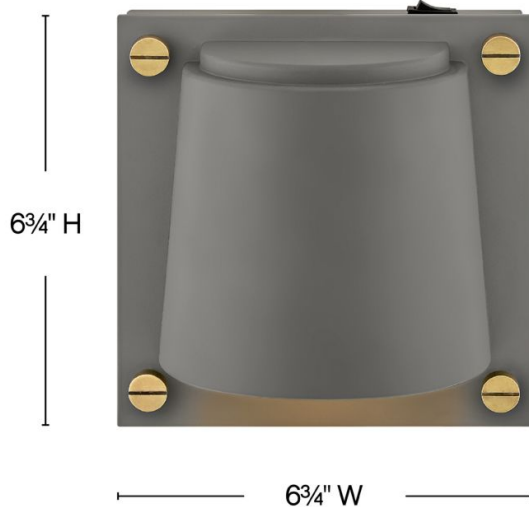

### SMALL SINGLE LIGHT SCONCE

Scout subtly catches your eye with its modern design and contrasting decorative screws. The bold, square style makes an impactful statement no matter where it lives, providing plenty of downward light for functionality. The Scout family of fixtures is the perfect balance of strong and functional.

DETAILS	
FINISH:	Dark Matte Grey
MATERIAL:	Steel
GLASS:	Etched
DIMMABLE:	YES, CL TYPE DIMMER (SSL7A)

DIMENSIONS	
WIDTH:	6.8"
HEIGHT:	6.8"
WEIGHT:	2.4lb
BACK PLATE:	6.5" Sq.
EXTENSION:	4.5"
TOP TO OUTLET:	3.25"

LIGHT SOURCE	
LIGHT SOURCE:	Socketed
LED NAME:	GU10LED-3K
VOLTAGE:	120v
COLOR TEMP:	3000
LUMENS:	500
CRI:	80
INCANDESCENT EQUIVALENCY:	1 x 50w
DIMMABLE:	YES, CL TYPE DIMMER (SSL7A)

SHIPPING	
CARTON LENGTH:	9.1
CARTON WIDTH:	9.1
CARTON HEIGHT:	7.9
CARTON WEIGHT:	3.4