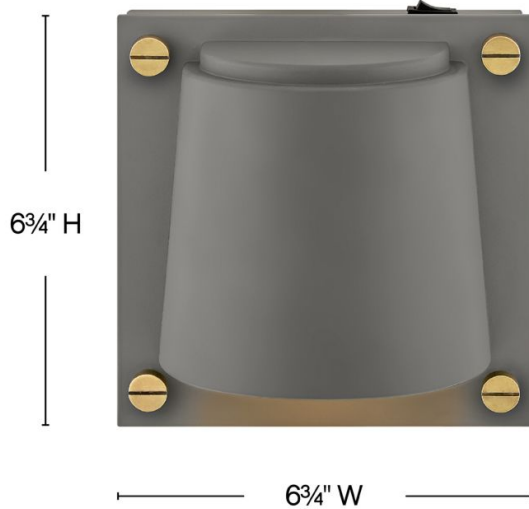

SCOUT

32530DMG

SMALL SINGLE LIGHT SCONCE

Scout subtly catches your eye with its modern design and contrasting decorative screws. The bold, square style makes an impactful statement no matter where it lives, providing plenty of downward light for functionality. The Scout family of fixtures is the perfect balance of strong and functional.

DETAILS

FINISH:	Dark Matte Grey
MATERIAL:	Steel
GLASS:	Etched
DIMMABLE:	YES - CL TYPE DIMMER (SSL7A)

DIMENSIONS

WIDTH:	6.8"
HEIGHT:	6.8"
WEIGHT:	2.4lb
BACK PLATE:	6.5" Sq.
EXTENSION:	4.5"
TOP TO OUTLET:	3.25"

LIGHT SOURCE

LIGHT SOURCE:	Socketed
LED NAME:	GU10LED-3K
VOLTAGE:	120v
COLOR TEMP:	3000
LUMENS:	500
CRI:	80
INCANDESCENT EQUIVALENCY:	1 x 50w
DIMMABLE:	YES - CL TYPE DIMMER (SSL7A)

SHIPPING

CARTON LENGTH:	9.1
CARTON WIDTH:	9.1
CARTON HEIGHT:	7.9
CARTON WEIGHT:	3.4

PRODUCT DETAILS:

- Mounting hardware is hidden on the back plate to ensure a clean silhouette
- Suitable for use in dry (indoor) locations as defined by NEC and CEC. Meets United States UL Underwriters Laboratories & CSA Canadian Standards Association Product Safety Standards.
- Includes three interchangeable knobs in BK, BN, and HB
- Features On/Off switch
- Meets California Energy Commission Title regulations/JA8 when using the included LED bulb
- LED Bulbs carry a 3-year limited warranty
- Bold silhouette with dramatic details creates a modern statement