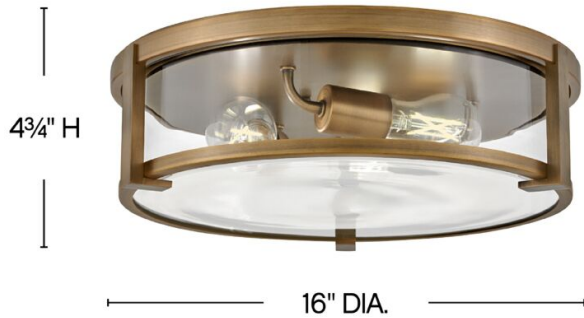

LOWELL

3243BR-CL

MEDIUM FLUSH MOUNT

Lowell is a transitional design with clean lines and a subtle mid-century modern overtone. Robust cast L-bracket details combine with a twist lock system to maintain a sleek appearance that fits any décor.

DETAILS	
FINISH:	Brushed Bronze
MATERIAL:	Steel
GLASS:	Clear
DIMMABLE:	YES - WITH DIMMABLE LAMP (NOT INCLUDED)

DIMENSIONS	
WIDTH:	16"
HEIGHT:	4.8"
WEIGHT:	7.9lb

LIGHT SOURCE	
LIGHT SOURCE:	Socketed
WATTAGE:	3-7w Med. LED, 60w Equiv.
VOLTAGE:	120v

MOUNTING	
CANOPY:	15.75" Dia.

SHIPPING	
CARTON LENGTH:	19.8
CARTON WIDTH:	19.5
CARTON HEIGHT:	8
CARTON WEIGHT:	10.6

PRODUCT DETAILS:

- Suitable for use in damp locations as defined by NEC and CEC. Meets United States UL Underwriters Laboratories & CSA Canadian Standards Association Product Safety Standards.
- Bold silhouette with dramatic details creates a modern statement