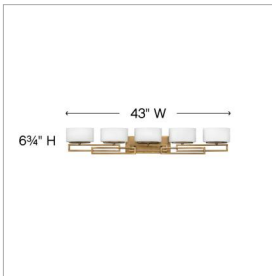

LANZA

5105BR

EXTRA LARGE FIVE LIGHT VANITY

Lanza features contemporary styling with geometric patterns that are emphasized in Antique Nickel and Brushed Bronze finishes. The elongated oval, etched opal glass reinforces its sleek design.

DETAILS	
FINISH:	Brushed Bronze
MATERIAL:	Metal
GLASS:	Etched Opal
DIMMABLE:	Yes

DIMENSIONS	
WIDTH:	43"
HEIGHT:	6.8"
WEIGHT:	9lb
BACK PLATE:	12"W X 4.75"H
EXTENSION:	5"
TOP TO OUTLET:	4"

LIGHT SOURCE	
LIGHT SOURCE:	Socketed
WATTAGE:	5-60w G-9 *Included or 5-5w G9 LED, 60w Equiv.
VOLTAGE:	120v

SHIPPING	
CARTON LENGTH:	42
CARTON WIDTH:	11
CARTON HEIGHT:	7.3
CARTON WEIGHT:	13.1

PRODUCT DETAILS:

- Invisimount hardware is hidden on the backplate for a clean silhouette
- This fixture can only be mounted with shades/glass facing up toward the ceiling
- Damp Rated
- Merging the best of traditional and modern elements with a sophisticated and streamlined look