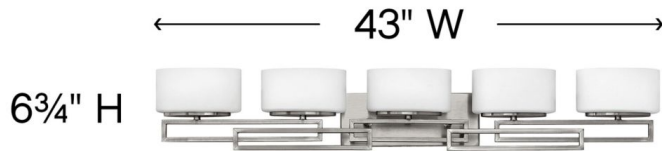

DETAILS	
FINISH:	Antique Nickel
MATERIAL:	Metal
GLASS:	Etched Opal
DIMMABLE:	Yes

DIMENSIONS	
WIDTH:	43"
HEIGHT:	6.8"
WEIGHT:	9lb
BACK PLATE:	12"W X 4.75"H
EXTENSION:	5"
TOP TO OUTLET:	4"

LIGHT SOURCE	
LIGHT SOURCE:	Socketed
VOLTAGE:	120v