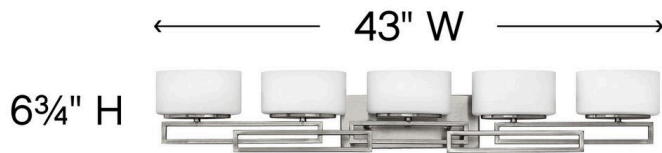

LANZA

5105AN

EXTRA LARGE FIVE LIGHT VANITY

Lanza features contemporary styling with geometric patterns that are emphasized in Antique Nickel and Brushed Bronze finishes. The elongated oval, etched opal glass reinforces its sleek design.

DETAILS	
FINISH:	Antique Nickel
MATERIAL:	Metal
GLASS:	Etched Opal
DIMMABLE:	Yes

DIMENSIONS	
WIDTH:	43"
HEIGHT:	6.8"
WEIGHT:	9lb
BACK PLATE:	12"W X 4.75"H
EXTENSION:	5"
TOP TO OUTLET:	4"

LIGHT SOURCE	
LIGHT SOURCE:	Socketed
WATTAGE:	5-60w G-9 *Included or 5-5w G9 LED, 60w Equiv.
VOLTAGE:	120v

SHIPPING	
CARTON LENGTH:	42
CARTON WIDTH:	11
CARTON HEIGHT:	7.3
CARTON WEIGHT:	13.1

PRODUCT DETAILS:

- Invisimount hardware is hidden on the backplate for a clean silhouette
- This fixture can only be mounted with shades/glass facing up toward the ceiling
- Damp Rated
- Merging the best of traditional and modern elements with a sophisticated and streamlined look