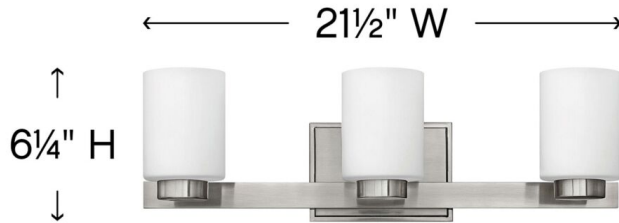

MILEY

5053BN

THREE LIGHT VANITY

Miley's chic design complements a variety of decors with its sleek lines and elegant glass shape. The cast stepped back plate and cast glass holders in Chrome or Brushed Nickel finishes add to its beauty.

DETAILS	
FINISH:	Brushed Nickel
MATERIAL:	Metal
GLASS:	Etched White
DIMMABLE:	Yes

DIMENSIONS	
WIDTH:	21.5"
HEIGHT:	6.3"
WEIGHT:	5lb
BACK PLATE:	6.5"W X 4.5"H
EXTENSION:	5.5"
TOP TO OUTLET:	4"

LIGHT SOURCE	
LIGHT SOURCE:	Socketed
WATTAGE:	3-5w G9 LED *Included or 3-5w G9 LED, 60w Equiv.
VOLTAGE:	120v

SHIPPING	
CARTON LENGTH:	27.5
CARTON WIDTH:	8
CARTON HEIGHT:	7.3
CARTON WEIGHT:	6

PRODUCT DETAILS:

- Fixture can be mounted either up or down
- Suitable for use in damp locations as defined by NEC and CEC. Meets United States UL Underwriters Laboratories & CSA Canadian Standards Association Product Safety Standards.
- Merging the best of traditional and modern elements with a sophisticated and streamlined look