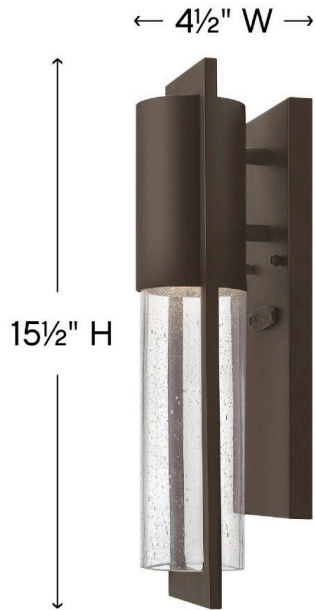

### SMALL WALL SCONCE

Shelter's minimalist style in aluminum creates a chic, dramatic statement as the light from above grazes through its clear seedy glass. Shelter comes standard Dark Sky compliant.

DETAILS	
FINISH:	Buckeye Bronze
MATERIAL:	Aluminum
GLASS:	Clear Seedy
DIMMABLE:	YES - WITH DIMMABLE LAMP (NOT INCLUDED)

DIMENSIONS	
WIDTH:	4.5"
HEIGHT:	15.5"
WEIGHT:	3lb
BACK PLATE:	4.5"W X 12"H
EXTENSION:	4.8"
TOP TO OUTLET:	5.75"

LIGHT SOURCE	
LIGHT SOURCE:	Socketed
WATTAGE:	1-7w GU10 LED, 50w Equiv.
VOLTAGE:	120v

SHIPPING	
CARTON LENGTH:	18.5
CARTON WIDTH:	9.9
CARTON HEIGHT:	7.3
CARTON WEIGHT:	4

#### PRODUCT DETAILS:

- Wet Rated
- Dark Sky compliant design limits light pollution in surrounding outdoor spaces
- Outdoor finishes carry a 2-year warranty
- Bold lines and a clean, minimalist style complement contemporary architecture
- Part of the MOCO Collection, designed to elevate contemporary architecture with modern style, clean lines, and precisely engineered illumination
- Mounted at a point of entry, wall mount lights provide safety and security with a welcoming element
- Aluminum material ensures this piece can withstand strenuous outdoor conditions