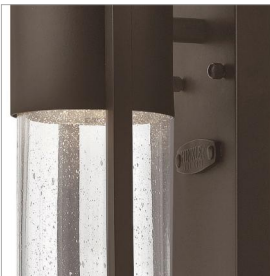

### SMALL WALL SCONCE

Shelter's minimalist style in aluminum creates a chic, dramatic statement as the light from above grazes through its clear seedy glass. Shelter comes standard Dark Sky compliant.

DETAILS	
FINISH:	Buckeye Bronze
MATERIAL:	Aluminum
GLASS:	Clear Seedy
DIMMABLE:	YES - WITH DIMMABLE LAMP (NOT INCLUDED)

DIMENSIONS	
WIDTH:	4.5"
HEIGHT:	15.5"
WEIGHT:	3lb
BACK PLATE:	4.5"W X 12"H
EXTENSION:	4.8"
TOP TO OUTLET:	5.75"

LIGHT SOURCE	
LIGHT SOURCE:	Socketed
WATTAGE:	1-7w GU10 LED, 50w Equiv.
VOLTAGE:	120v

SHIPPING	
CARTON LENGTH:	18.5
CARTON WIDTH:	9.9
CARTON HEIGHT:	7.3
CARTON WEIGHT:	4

#### PRODUCT DETAILS:

- Wet Rated
- Dark Sky compliant design limits light pollution in surrounding outdoor spaces
- Outdoor finishes carry a 2-year warranty
- Bold lines and a clean, minimalist style complement contemporary architecture
- Part of the MOCO Collection, designed to elevate contemporary architecture with modern style, clean lines, and precisely engineered illumination
- Mounted at a point of entry, wall mount lights provide safety and security with a welcoming element
- Aluminum material ensures this piece can withstand strenuous outdoor conditions