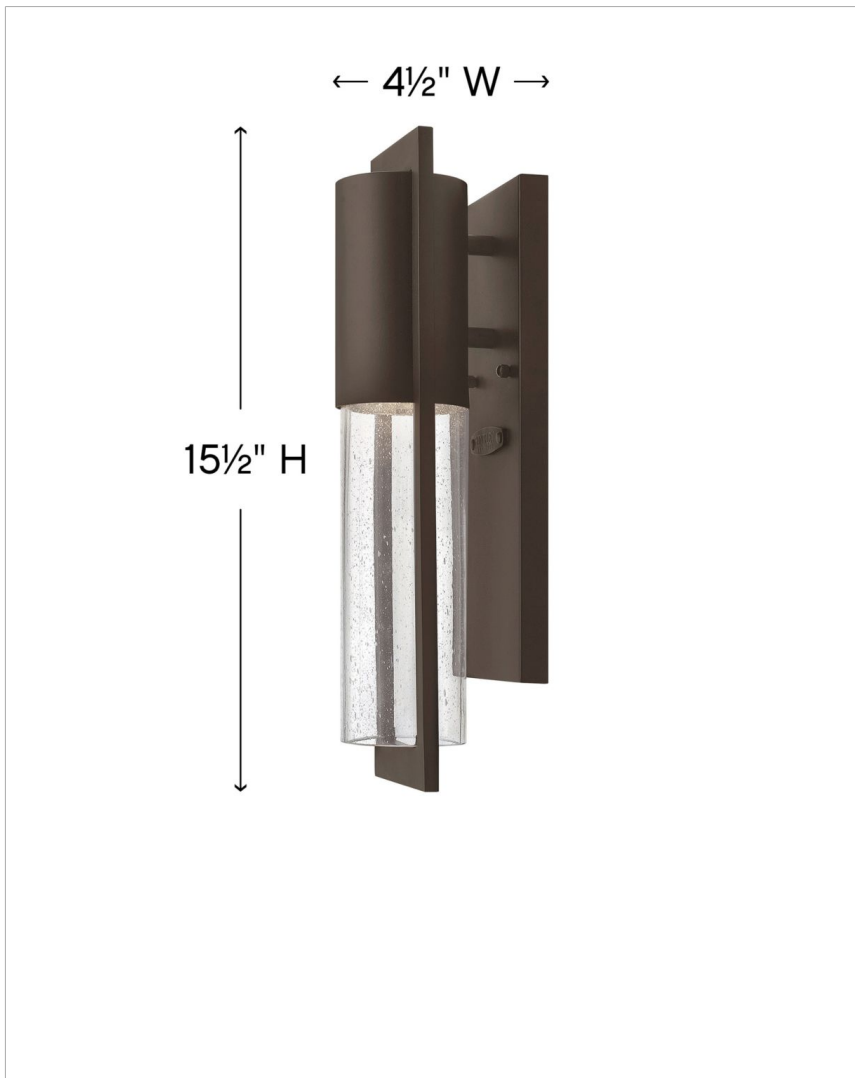

SHELTER

1326KZ

EXTRA SMALL WALL MOUNT LANTERN

Shelter's minimalist style in aluminum creates a chic, dramatic statement as the light from above grazes through its clear seedy glass. Shelter comes standard Dark Sky compliant.

DETAILS	
FINISH:	Buckeye Bronze
MATERIAL:	Aluminum
GLASS:	Clear Seedy
DIMMABLE:	Yes

DIMENSIONS	
WIDTH:	4.5"
HEIGHT:	15.5"
WEIGHT:	3lb
BACK PLATE:	4.5"W X 12"H
EXTENSION:	4.8"
TOP TO OUTLET:	5.75"

LIGHT SOURCE	
LIGHT SOURCE:	Socketed
WATTAGE:	1-7w GU10 LED, 50w Equiv.
VOLTAGE:	120v

SHIPPING	
CARTON LENGTH:	18.5
CARTON WIDTH:	9.9
CARTON HEIGHT:	7.3
CARTON WEIGHT:	4

PRODUCT DETAILS:

- Suitable for use in wet (outdoor direct rain) locations as defined by NEC and CEC. Meets United States UL Underwriters Laboratories & CSA Canadian Standards Association Product Safety Standards
- Fixture is Dark Sky compliant and engineered to minimize light glare upward into the night sky
- 2-year finish warranty
- Bold lines and a clean, minimalist style complement contemporary architecture