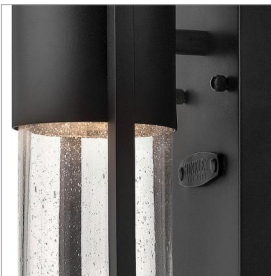

### SMALL WALL SCONCE

Shelter's minimalist style in aluminum creates a chic, dramatic statement as the light from above grazes through its clear seedy glass. Shelter comes standard Dark Sky compliant.

DETAILS	
FINISH:	Black
MATERIAL:	Aluminum
GLASS:	Clear Seedy
DIMMABLE:	YES - WITH DIMMABLE LAMP (NOT INCLUDED)

DIMENSIONS	
WIDTH:	4.5"
HEIGHT:	15.5"
WEIGHT:	2lb
BACK PLATE:	4.5"W X 12"H
EXTENSION:	4.8"
TOP TO OUTLET:	5.75"

LIGHT SOURCE	
LIGHT SOURCE:	Socketed
WATTAGE:	1-7w GU10 LED, 50w Equiv.
VOLTAGE:	120v

SHIPPING	
CARTON LENGTH:	18.5
CARTON WIDTH:	9.9
CARTON HEIGHT:	7.3
CARTON WEIGHT:	4

#### PRODUCT DETAILS:

- Wet Rated
- Dark Sky compliant design limits light pollution in surrounding outdoor spaces
- Outdoor finishes carry a 2-year warranty
- Bold lines and a clean, minimalist style complement contemporary architecture
- Part of the MOCO Collection, designed to elevate contemporary architecture with modern style, clean lines, and precisely engineered illumination
- Mounted at a point of entry, wall mount lights provide safety and security with a welcoming element
- Aluminum material ensures this piece can withstand strenuous outdoor conditions