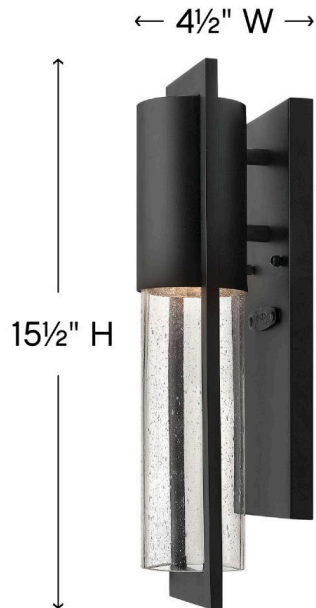

### SMALL WALL SCONCE

Shelter's minimalist style in aluminum creates a chic, dramatic statement as the light from above grazes through its clear seedy glass. Shelter comes standard Dark Sky compliant.

DETAILS	
FINISH:	Black
MATERIAL:	Aluminum
GLASS:	Clear Seedy
DIMMABLE:	YES - WITH DIMMABLE LAMP (NOT INCLUDED)

DIMENSIONS	
WIDTH:	4.5"
HEIGHT:	15.5"
WEIGHT:	2lb
BACK PLATE:	4.5"W X 12"H
EXTENSION:	4.8"
TOP TO OUTLET:	5.75"

LIGHT SOURCE	
LIGHT SOURCE:	Socketed
WATTAGE:	1-7w GU10 LED, 50w Equiv.
VOLTAGE:	120v

SHIPPING	
CARTON LENGTH:	18.5
CARTON WIDTH:	9.9
CARTON HEIGHT:	7.3
CARTON WEIGHT:	4

#### PRODUCT DETAILS:

- Wet Rated
- Dark Sky compliant design limits light pollution in surrounding outdoor spaces
- Outdoor finishes carry a 2-year warranty
- Bold lines and a clean, minimalist style complement contemporary architecture
- Part of the MOCO Collection, designed to elevate contemporary architecture with modern style, clean lines, and precisely engineered illumination
- Mounted at a point of entry, wall mount lights provide safety and security with a welcoming element
- Aluminum material ensures this piece can withstand strenuous outdoor conditions