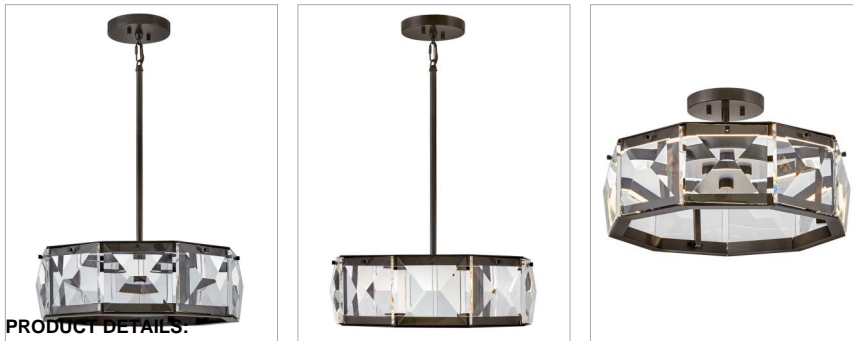

JOLIE

FR30103BX

MEDIUM LED CONVERTIBLE SEMI-FLUSH MOUNT

Jolie is a unique blend of sophistication, style, and technology. Integrated LEDs are sleekly concealed within gleaming Heritage Brass rings at the top and bottom of the design. Robust blocks of faceted crystal radiate with light, creating a transfixing silhouette while providing outstanding illumination.

DETAILS	
FINISH:	Black Oxide
MATERIAL:	Steel
GLASS:	Faceted Clear Crystal
SLOPE DEGREE:	90
DIMMABLE:	Yes

DIMENSIONS	
WIDTH:	19.5"
HEIGHT:	11"
WEIGHT:	27lb

LIGHT SOURCE	
LIGHT SOURCE:	Integrated LED
LED NAME:	(2) E492SEG
WATTAGE:	32w LED *Included
VOLTAGE:	120v
COLOR TEMP:	3000
LUMENS:	3200
CRI:	92
INCANDESCENT EQUIVALENCY:	6 x 60w
DIMMABLE:	Yes

MOUNTING	
CANOPY:	6.25" Dia.
LEAD WIRE:	1 X 120"
MAX HEIGHT:	42.5

SHIPPING	
CARTON LENGTH:	25.3
CARTON WIDTH:	22.5
CARTON HEIGHT:	11.5
CARTON WEIGHT:	32.6

PRODUCT DETAILS.

- Suitable for use in dry (indoor) locations as defined by NEC and CEC. Meets United States UL Underwriters Laboratories & CSA Canadian Standards Association Product Safety Standards.
- LED components carry a 5-year limited warranty
- Merging the best of traditional and modern elements with a sophisticated and streamlined look
- Equipped with a 120/277 universal driver. 0-10 dimming.
- Convertible fixture can be hung as a pendant or semi-flush mount

HINKLEY

HINKLEY
33000 Pin Oak Parkway
Avon Lake, OH 44012

PHONE: (440) 653-5500
Toll Free: 1 (800) 446-5539

hinkley.com