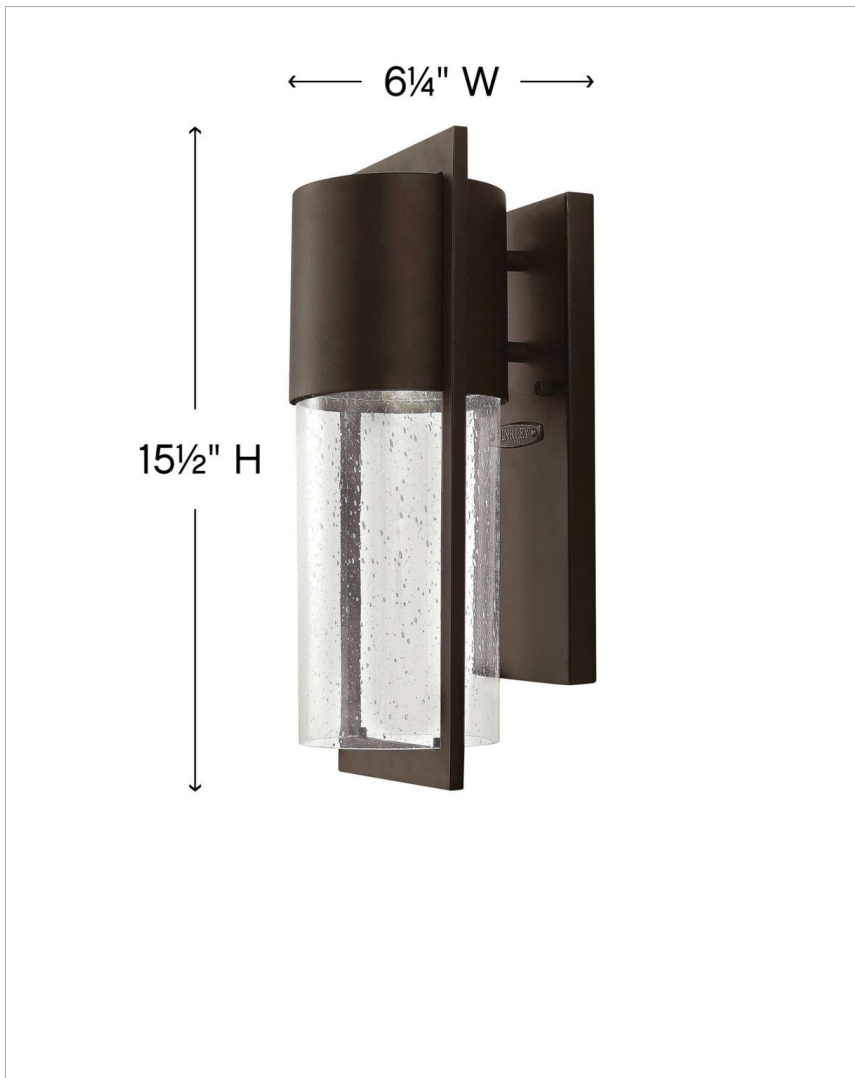

SHELTER

1320KZ

SMALL WALL MOUNT LANTERN

Shelter's minimalist style in aluminum creates a chic, dramatic statement as the light from above grazes through its clear seedy glass. Shelter comes standard Dark Sky compliant.

DETAILS	
FINISH:	Buckeye Bronze
MATERIAL:	Aluminum
GLASS:	Clear Seedy
DIMMABLE:	YES - CL TYPE DIMMER (SSL7A)

DIMENSIONS	
WIDTH:	6.3"
HEIGHT:	15.5"
WEIGHT:	6lb
BACK PLATE:	4.5"W X 12"H
EXTENSION:	6.5"
TOP TO OUTLET:	4.7500"

LIGHT SOURCE	
LIGHT SOURCE:	Socketed
LED NAME:	6.5WR20-30K
WATTAGE:	1-6.50w Med. LED *Included, 50w Equiv.
VOLTAGE:	120v
COLOR TEMP:	3000
CRI:	90
INCANDESCENT EQUIVALENCY:	1 x 50w
DIMMABLE:	YES - CL TYPE DIMMER (SSL7A)

SHIPPING	
CARTON LENGTH:	18.3
CARTON WIDTH:	12.8
CARTON HEIGHT:	9
CARTON WEIGHT:	7

PRODUCT DETAILS:

- Suitable for use in wet (outdoor direct rain) locations as defined by NEC and CEC. Meets United States UL Underwriters Laboratories & CSA Canadian Standards Association Product Safety Standards
- 2-year finish warranty
- Reflector type or Par type bulb recommended
- Bold lines and a clean, minimalist style complement contemporary architecture
- Fixture is Dark Sky compliant and engineered to minimize light glare upward into the night sky