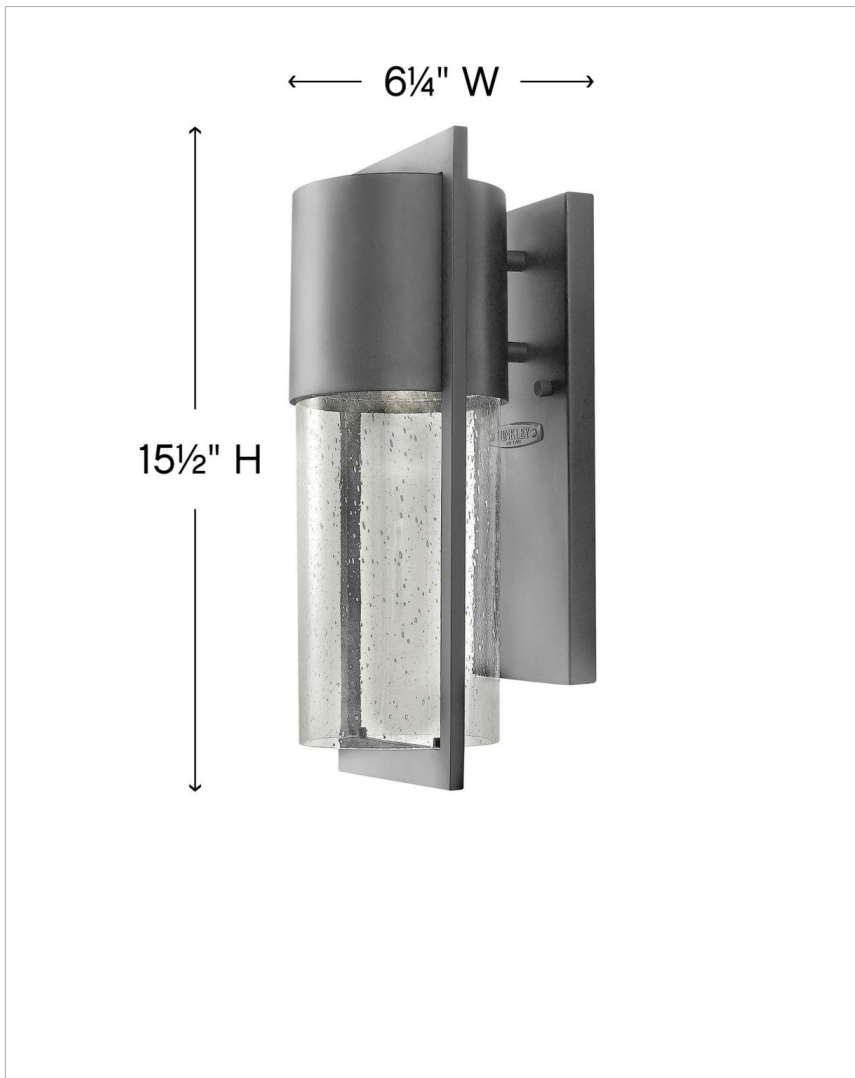

SHELTER

1320HE

SMALL WALL MOUNT LANTERN

Shelter's minimalist style in aluminum creates a chic, dramatic statement as the light from above grazes through its clear seedy glass. Shelter comes standard Dark Sky compliant.

DETAILS	
FINISH:	Hematite
MATERIAL:	Aluminum
GLASS:	Clear Seedy
DIMMABLE:	YES, CL TYPE DIMMER (SSL7A)

DIMENSIONS	
WIDTH:	6.3"
HEIGHT:	15.5"
WEIGHT:	6lb
BACK PLATE:	4.5"W X 12"H
EXTENSION:	6.5"
TOP TO OUTLET:	4.75"

LIGHT SOURCE	
LIGHT SOURCE:	Socketed
LED NAME:	6.5WR20-30K
WATTAGE:	1-6.50w Med. LED *Included, 50w Equiv.
VOLTAGE:	120v
COLOR TEMP:	3000
CRI:	90
INCANDESCENT EQUIVALENCY:	1 x 50w
DIMMABLE:	YES, CL TYPE DIMMER (SSL7A)

SHIPPING	
CARTON LENGTH:	18.3
CARTON WIDTH:	12.8
CARTON HEIGHT:	9
CARTON WEIGHT:	7

PRODUCT DETAILS:

- Suitable for use in wet (outdoor direct rain) locations as defined by NEC and CEC. Meets United States UL Underwriters Laboratories & CSA Canadian Standards Association Product Safety Standards
- Fixture is Dark Sky compliant and engineered to minimize light glare upward into the night sky
- Reflector type or Par type bulb recommended
- 2-year finish warranty
- Bold lines and a clean, minimalist style complement contemporary architecture