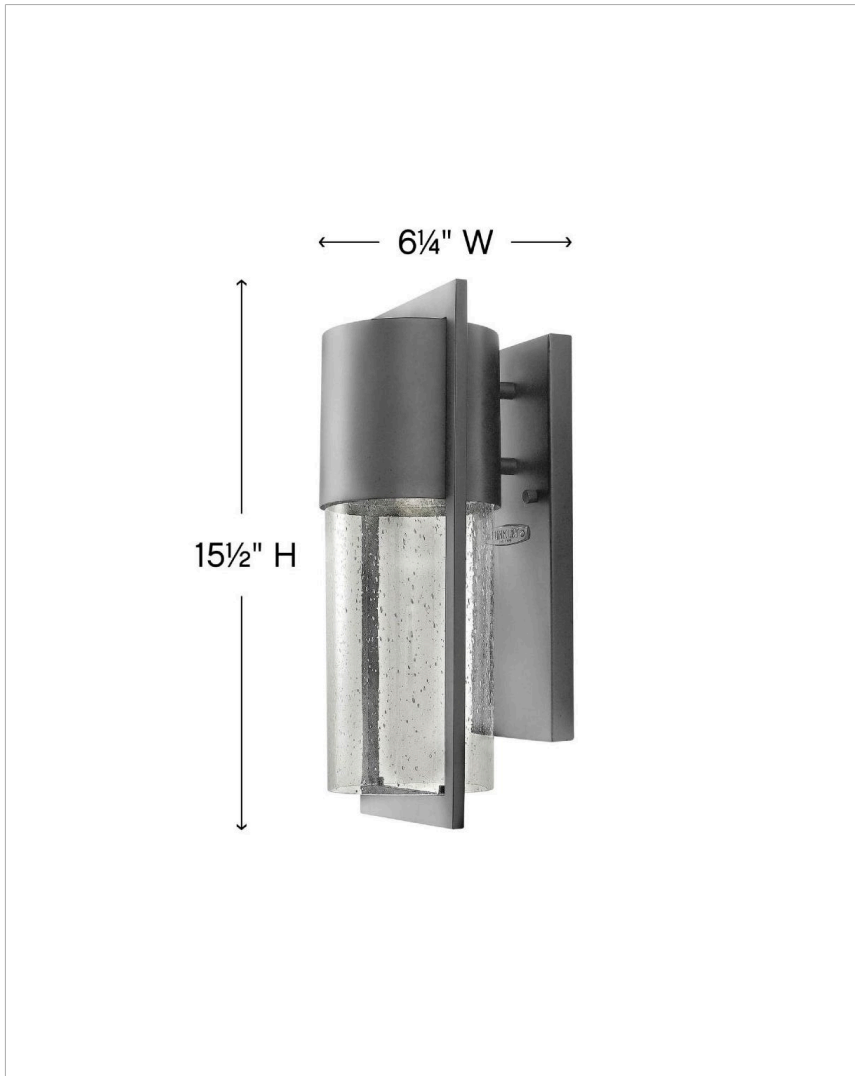

SHELTER

1320HE

MEDIUM WALL MOUNT LANTERN

Shelter's minimalist style in aluminum creates a chic, dramatic statement as the light from above grazes through its clear seedy glass. Shelter comes standard Dark Sky compliant.

DETAILS	
FINISH:	Hematite
MATERIAL:	Aluminum
GLASS:	Clear Seedy
DIMMABLE:	YES - CL TYPE DIMMER (SSL7A)

DIMENSIONS	
WIDTH:	6.3"
HEIGHT:	15.5"
WEIGHT:	6lb
BACK PLATE:	4.5"W X 12"H
EXTENSION:	6.5"
TOP TO OUTLET:	5.75"

LIGHT SOURCE	
LIGHT SOURCE:	Socketed
LED NAME:	6.5WR20-30K
WATTAGE:	1-6.50w Med. LED *Included
VOLTAGE:	120v
LUMENS:	575
CRI:	90
INCANDESCENT EQUIVALENCY:	1 x 50w
DIMMABLE:	YES - CL TYPE DIMMER (SSL7A)

SHIPPING	
CARTON LENGTH:	18.3
CARTON WIDTH:	12.8
CARTON HEIGHT:	9
CARTON WEIGHT:	7

PRODUCT DETAILS:

- Wet Rated
- Dark Sky compliant design limits light pollution in surrounding outdoor spaces
- Reflector type or Par type bulb recommended
- Outdoor finishes carry a 2-year warranty
- Bold lines and a clean, minimalist style complement contemporary architecture
- Part of the MOCO Collection, designed to elevate contemporary architecture with modern style, clean lines, and precisely engineered illumination
- Aluminum material ensures this piece can withstand strenuous outdoor conditions
- Mounted at a point of entry, wall mount lights provide safety and security with a welcoming element

HINKLEY

HINKLEY
33000 Pin Oak Parkway
Avon Lake, OH 44012

PHONE: (440) 653-5500
Toll Free: 1 (800) 446-5539

hinkley.com