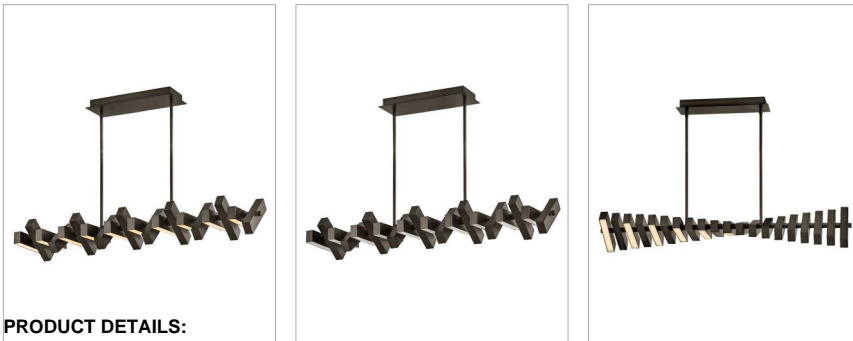

STITCH

FR42455BX

MEDIUM ADJUSTABLE LED LINEAR

Stitch strikes a pose with an innovative design, offering bountiful illumination from articulating LED panels. This dynamic linear chandelier is a modern sculptural statement available in Black Oxide or Lacquered Brass finishes.

DETAILS	
FINISH:	Black Oxide
MATERIAL:	Steel
GLASS:	Polycarbonate Lens
DIMMABLE:	YES, CL TYPE DIMMER (SSL7A)

DIMENSIONS	
WIDTH:	42"
HEIGHT:	12"
DEPTH:	7.5
WEIGHT:	17.3lb

LIGHT SOURCE	
LIGHT SOURCE:	Integrated LED
LED NAME:	LEVO56-304
VOLTAGE:	120v/277v
COLOR TEMP:	3000
LUMENS:	2000
CRI:	92
INCANDESCENT EQUIVALENCY:	4 x 40w
DIMMABLE:	YES, CL TYPE DIMMER (SSL7A)

MOUNTING	
CANOPY:	4.75"W X 14.25"L
LEAD WIRE:	1 X 120"
MAX HEIGHT:	37.5

SHIPPING	
CARTON LENGTH:	45.5
CARTON WIDTH:	11.3
CARTON HEIGHT:	7.5
CARTON WEIGHT:	19.9

PRODUCT DETAILS:

- This fixture includes multiple down stems in various lengths to customize the installation height, including two 6" stems and four 12" stems
- Suitable for use in dry (indoor) locations as defined by NEC and CEC. Meets United States UL Underwriters Laboratories & CSA Canadian Standards Association Product Safety Standards.
- Equipped with 120/277V universal driver.
- LED components carry a 5-year limited warranty
- Bold silhouette with dramatic details creates a modern statement
- Fixture features an articulating design for easy customization