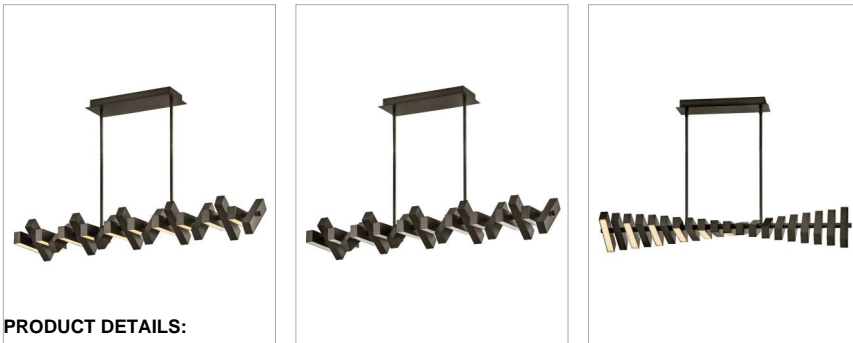

### MEDIUM ADJUSTABLE LED LINEAR

Stitch strikes a pose with an innovative design, offering bountiful illumination from articulating LED panels. This dynamic linear chandelier is a modern sculptural statement available in Black Oxide or Lacquered Brass finishes.

DETAILS	
FINISH:	Black Oxide
MATERIAL:	Steel
GLASS:	Polycarbonate Lens
DIMMABLE:	YES, CL TYPE DIMMER (SSL7A)

DIMENSIONS	
WIDTH:	42"
HEIGHT:	12"
DEPTH:	7.5
WEIGHT:	17.3lb

LIGHT SOURCE	
LIGHT SOURCE:	Integrated LED
LED NAME:	LEVO56-304
VOLTAGE:	120v/277v
COLOR TEMP:	3000
LUMENS:	2000
CRI:	92
INCANDESCENT EQUIVALENCY:	4 x 40w
DIMMABLE:	YES, CL TYPE DIMMER (SSL7A)

#### PRODUCT DETAILS:

- This fixture includes multiple down stems in various lengths to customize the installation height, including two 6" stems and four 12" stems
- Suitable for use in dry (indoor) locations as defined by NEC and CEC. Meets United States UL Underwriters Laboratories & CSA Canadian Standards Association Product Safety Standards.
- Equipped with 120/277V universal driver.
- LED components carry a 5-year limited warranty
- Bold silhouette with dramatic details creates a modern statement
- Fixture features an articulating design for easy customization