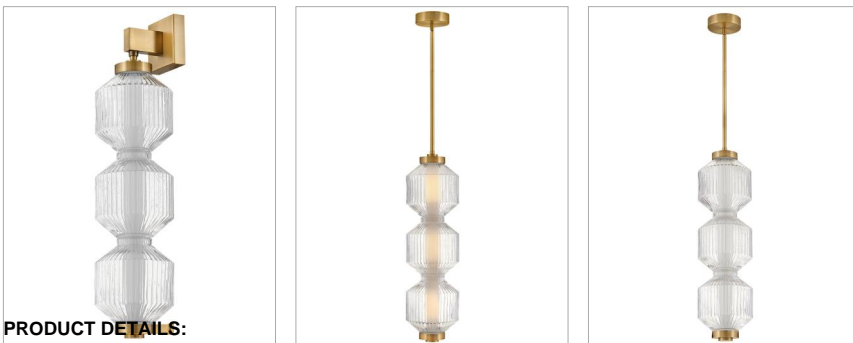

REIGN

FR41467LCB

SMALL LED CONVERTIBLE PENDANT

Reign's glamorous silhouette combines textural interest and transitional elements for a vibrant and versatile collection. Clear ribbed glass shades and a gleaming Lacquered Brass finish present a captivating form from any angle. Illuminated by integrated LED lighting.

DETAILS	
FINISH:	Lacquered Brass
MATERIAL:	Steel
GLASS:	Clear Ribbed
DIMMABLE:	YES, CL TYPE DIMMER (SSL7A)

DIMENSIONS	
WIDTH:	8"
HEIGHT:	28.5"
WEIGHT:	14.5lb

LIGHT SOURCE	
LIGHT SOURCE:	Integrated LED
LED NAME:	DFR41467
VOLTAGE:	120v/277v
COLOR TEMP:	3000
LUMENS:	750
CRI:	90
INCANDESCENT EQUIVALENCY:	1 x 75w
DIMMABLE:	YES, CL TYPE DIMMER (SSL7A)

MOUNTING	
CANOPY:	5.25" Dia.
LEAD WIRE:	1 X 120"
MAX HEIGHT:	61.3

SHIPPING	
CARTON LENGTH:	34.3
CARTON WIDTH:	18.5
CARTON HEIGHT:	13.8
CARTON WEIGHT:	19.5

- This fixture includes multiple down stems in various lengths to customize the installation height of the fixture, including one 6" stem and two 12" stems
- Suitable for use in dry (indoor) locations as defined by NEC and CEC. Meets United States UL Underwriters Laboratories & CSA Canadian Standards Association Product Safety Standards.
- Equipped with a 120/277 universal driver. 0-10 dimming.
- LED components carry a 5-year limited warranty
- Merging the best of traditional and modern elements with a sophisticated and streamlined look