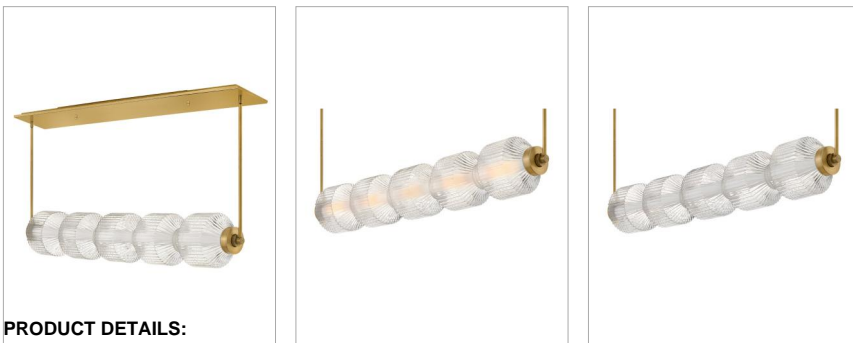

REIGN

FR41465LCB

MEDIUM FIVE LIGHT LED LINEAR

Reign's glamorous silhouette combines textural interest and transitional elements for a vibrant and versatile collection. Clear ribbed glass shades and a gleaming Lacquered Brass finish present a captivating form from any angle. Illuminated by integrated LED lighting.

DETAILS	
FINISH:	Lacquered Brass
MATERIAL:	Steel
GLASS:	Clear Ribbed
DIMMABLE:	YES, CL TYPE DIMMER (SSL7A)

DIMENSIONS	
WIDTH:	46.8"
HEIGHT:	8"
DEPTH:	8
WEIGHT:	29lb

LIGHT SOURCE	
LIGHT SOURCE:	Integrated LED
LED NAME:	DFR41465
VOLTAGE:	120v/277v
COLOR TEMP:	3000
LUMENS:	1500
CRI:	90
INCANDESCENT EQUIVALENCY:	1 x 75w
DIMMABLE:	YES, CL TYPE DIMMER (SSL7A)

MOUNTING	
CANOPY:	4.75"W X 48.25"L
LEAD WIRE:	1 X 120"
MAX HEIGHT:	36.8

SHIPPING	
CARTON LENGTH:	53.5
CARTON WIDTH:	20
CARTON HEIGHT:	15
CARTON WEIGHT:	36.5

PRODUCT DETAILS:

- This fixture includes multiple down stems in various lengths to customize the installation height, including two 6" stems and four 12" stems
- Suitable for use in dry (indoor) locations as defined by NEC and CEC. Meets United States UL Underwriters Laboratories & CSA Canadian Standards Association Product Safety Standards.
- Equipped with 120/277V universal driver.
- LED components carry a 5-year limited warranty
- Merging the best of traditional and modern elements with a sophisticated and streamlined look