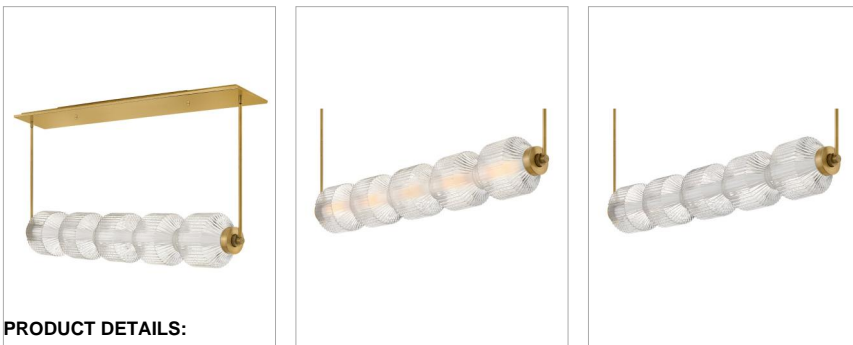

REIGN

FR41465LCB

MEDIUM FIVE LIGHT LED LINEAR

Reign's glamorous silhouette combines textural interest and transitional elements for a vibrant and versatile collection. Clear ribbed glass shades and a gleaming Lacquered Brass finish present a captivating form from any angle. Illuminated by integrated LED lighting.

DETAILS	
FINISH:	Lacquered Brass
MATERIAL:	Steel
GLASS:	Clear Ribbed
DIMMABLE:	YES, CL TYPE DIMMER (SSL7A)

DIMENSIONS	
WIDTH:	46.8"
HEIGHT:	8"
DEPTH:	8
WEIGHT:	29lb

LIGHT SOURCE	
LIGHT SOURCE:	Integrated LED
LED NAME:	DFR41465
VOLTAGE:	120v/277v
COLOR TEMP:	3000
LUMENS:	1500
CRI:	90
INCANDESCENT EQUIVALENCY:	1 x 75w
DIMMABLE:	YES, CL TYPE DIMMER (SSL7A)

MOUNTING	
CANOPY:	4.75"W X 48.25"L
LEAD WIRE:	1 X 120"
MAX HEIGHT:	36.8

SHIPPING	
CARTON LENGTH:	53.5
CARTON WIDTH:	20
CARTON HEIGHT:	15
CARTON WEIGHT:	36.5

PRODUCT DETAILS:

- This fixture includes multiple down stems in various lengths to customize the installation height, including two 6" stems and four 12" stems
- Suitable for use in dry (indoor) locations as defined by NEC and CEC. Meets United States UL Underwriters Laboratories & CSA Canadian Standards Association Product Safety Standards.
- Equipped with 120/277V universal driver.
- LED components carry a 5-year limited warranty
- Merging the best of traditional and modern elements with a sophisticated and streamlined look