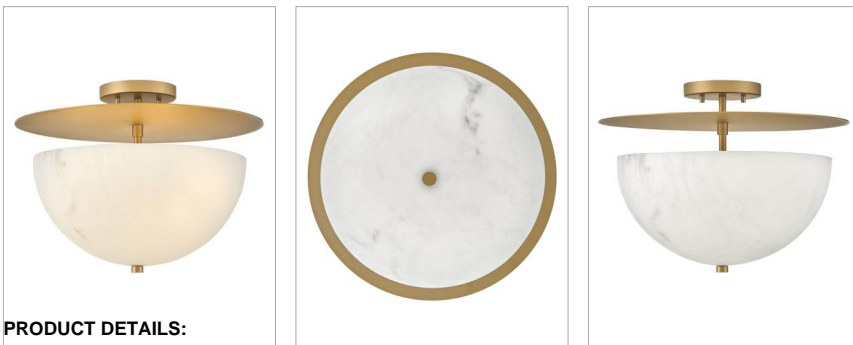

INEZ

FR41023LCB

MEDIUM SEMI-FLUSH MOUNT

The Inez collection features a slim tapered stem that draws the eye to its Faux Alabaster shade, creating a streamlined silhouette with transitional design influences for an effortlessly chic look. Available in a Lacquered Brass or Black Oxide finish.

DETAILS	
FINISH:	Lacquered Brass
MATERIAL:	Steel
GLASS:	Cloudstone
DIMMABLE:	YES, WITH DIMMABLE LAMP (NOT INCLUDED)

DIMENSIONS	
WIDTH:	16.3"
HEIGHT:	12"
WEIGHT:	4.7lb

LIGHT SOURCE	
LIGHT SOURCE:	Socketed
WATTAGE:	3-5w Cand. LED, 60w Equiv.
VOLTAGE:	120v

MOUNTING	
CANOPY:	5" Dia.

SHIPPING	
CARTON LENGTH:	18.4
CARTON WIDTH:	18.4
CARTON HEIGHT:	12.8
CARTON WEIGHT:	6.2

PRODUCT DETAILS:

- Suitable for use in dry (indoor) locations as defined by NEC and CEC. Meets United States UL Underwriters Laboratories & CSA Canadian Standards Association Product Safety Standards.
- Merging the best of traditional and modern elements with a sophisticated and streamlined look