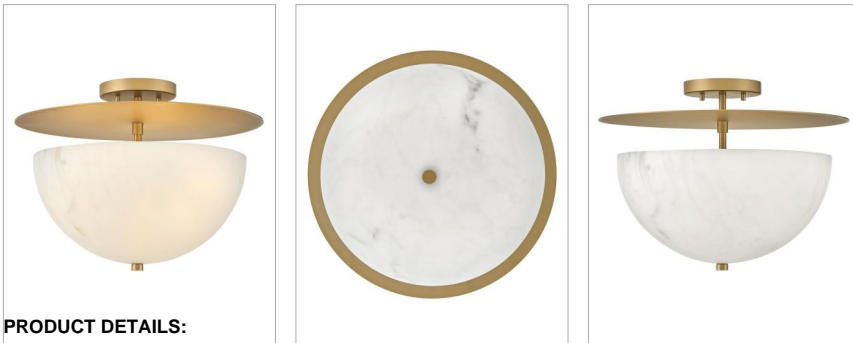

INEZ

FR41023LCB

MEDIUM SEMI-FLUSH MOUNT

The Inez collection features a slim tapered stem that draws the eye to its Faux Alabaster shade, creating a streamlined silhouette with transitional design influences for an effortlessly chic look. Available in a Lacquered Brass or Black Oxide finish.

DETAILS	
FINISH:	Lacquered Brass
MATERIAL:	Steel
GLASS:	Cloudstone
DIMMABLE:	YES, WITH DIMMABLE LAMP (NOT INCLUDED)

DIMENSIONS	
WIDTH:	16.3"
HEIGHT:	12"
WEIGHT:	4.7lb

LIGHT SOURCE	
LIGHT SOURCE:	Socketed
WATTAGE:	3-5w Cand. LED, 60w Equiv.
VOLTAGE:	120v

MOUNTING	
CANOPY:	5" Dia.

SHIPPING	
CARTON LENGTH:	18.4
CARTON WIDTH:	18.4
CARTON HEIGHT:	12.8
CARTON WEIGHT:	6.2

PRODUCT DETAILS:

- Suitable for use in dry (indoor) locations as defined by NEC and CEC. Meets United States UL Underwriters Laboratories & CSA Canadian Standards Association Product Safety Standards.
- Merging the best of traditional and modern elements with a sophisticated and streamlined look