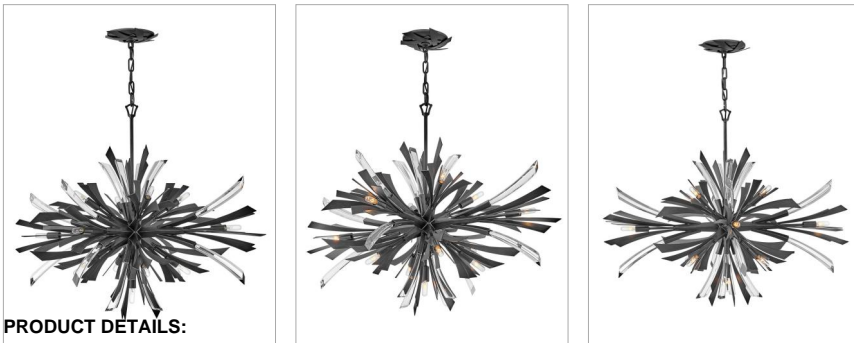

### LARGE SINGLE TIER CHANDELIER

Vida's modern design bursts with a flourishing style that is both highly dramatic and finely sculpted. A statement piece with crystal accents and unique canopy detailing, Vida injects a thrilling dash of contemporary inspiration to its surroundings.

DETAILS	
FINISH:	Brushed Graphite
MATERIAL:	Steel
SLOPE DEGREE:	90
DIMMABLE:	YES, WITH DIMMABLE LAMP (NOT INCLUDED)

DIMENSIONS	
WIDTH:	36"
HEIGHT:	27.8"
DEPTH:	27.8
WEIGHT:	24.3lb

LIGHT SOURCE	
LIGHT SOURCE:	Socketed
WATTAGE:	13-5w Cand. LED, 60w Equiv.
VOLTAGE:	120v

MOUNTING	
CANOPY:	6.5" Dia.
LEAD WIRE:	1 X 144"

SHIPPING	
CARTON LENGTH:	32.5
CARTON WIDTH:	32.5
CARTON HEIGHT:	28
CARTON WEIGHT:	41.8

PRODUCT DETAILS:

- This item may be hung on a sloped ceiling
- Suitable for use in dry (indoor) locations as defined by NEC and CEC. Meets United States UL Underwriters Laboratories & CSA Canadian Standards Association Product Safety Standards.
- Merging the best of traditional and modern elements with a sophisticated and streamlined look