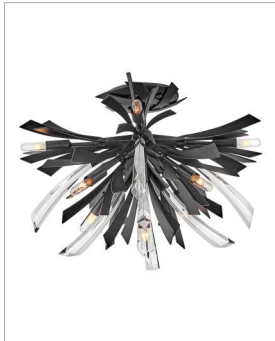

VIDA

FR40903BGR

LARGE SEMI-FLUSH MOUNT

Vida's modern design bursts with a flourishing style that is both highly dramatic and finely sculpted. A statement piece with crystal accents and unique canopy detailing, Vida injects a thrilling dash of contemporary inspiration to its surroundings.

DETAILS

FINISH:	Brushed Graphite
MATERIAL:	Steel
DIMMABLE:	YES, WITH DIMMABLE LAMP (NOT INCLUDED)

DIMENSIONS

WIDTH:	24"
HEIGHT:	14.5"
WEIGHT:	14.5lb

LIGHT SOURCE

LIGHT SOURCE:	Socketed
WATTAGE:	9-5w Cand. LED, 60w Equiv.
VOLTAGE:	120v

MOUNTING

CANOPY:	6.5" Dia.

SHIPPING

CARTON LENGTH:	21.5
CARTON WIDTH:	21.5
CARTON HEIGHT:	17
CARTON WEIGHT:	28.6

PRODUCT DETAILS:

- Suitable for use in dry (indoor) locations as defined by NEC and CEC. Meets United States UL Underwriters Laboratories & CSA Canadian Standards Association Product Safety Standards.
- Merging the best of traditional and modern elements with a sophisticated and streamlined look