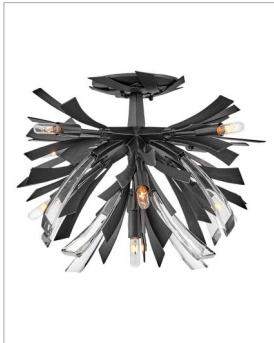

VIDA

FR40903BGR

LARGE SEMI-FLUSH MOUNT

Vida's modern design bursts with a flourishing style that is both highly dramatic and finely sculpted. A statement piece with crystal accents and unique canopy detailing, Vida injects a thrilling dash of contemporary inspiration to its surroundings.

DETAILS	
FINISH:	Brushed Graphite
MATERIAL:	Steel
DIMMABLE:	YES, WITH DIMMABLE LAMP (NOT INCLUDED)

DIMENSIONS	
WIDTH:	24"
HEIGHT:	14.5"
WEIGHT:	14.5lb

LIGHT SOURCE	
LIGHT SOURCE:	Socketed
WATTAGE:	9-5w Cand. LED, 60w Equiv.
VOLTAGE:	120v

MOUNTING	
CANOPY:	6.5" Dia.

SHIPPING	
CARTON LENGTH:	21.5
CARTON WIDTH:	21.5
CARTON HEIGHT:	17
CARTON WEIGHT:	28.6

PRODUCT DETAILS:

- Suitable for use in dry (indoor) locations as defined by NEC and CEC. Meets United States UL Underwriters Laboratories & CSA Canadian Standards Association Product Safety Standards.
- Merging the best of traditional and modern elements with a sophisticated and streamlined look