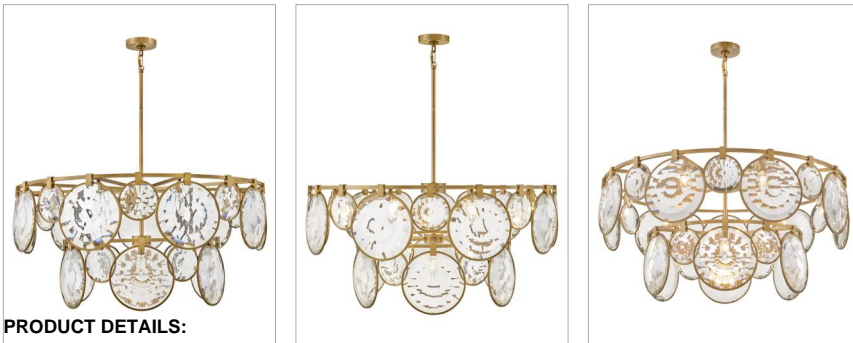

### LARGE MULTI TIER CHANDELIER

Nala is striking from any angle with a traditional silhouette and elegant eye-catching details. Multi-faceted, optic-crystal lenses surround the circular frame and attach with cast clips in Heritage Brass and Black finishes.

DETAILS	
FINISH:	Heritage Brass
MATERIAL:	Steel
GLASS:	Optic Crystal
SLOPE DEGREE:	90
DIMMABLE:	YES, WITH DIMMABLE LAMP (NOT INCLUDED)

DIMENSIONS	
WIDTH:	40"
HEIGHT:	18.8"
WEIGHT:	88.6lb

LIGHT SOURCE	
LIGHT SOURCE:	Socketed
WATTAGE:	15-5w Cand. LED, 60w Equiv.
VOLTAGE:	120v

#### PRODUCT DETAILS:

- This item may be hung on a sloped ceiling
- This fixture includes multiple down stems in various lengths to customize the installation height of the fixture, including one 6" stem and two 12" stems
- Fixture weighs over 50lbs. Must be supported independently of the outlet box unless the outlet box is UL listed for the appropriate weight.
- Suitable for use in dry (indoor) locations as defined by NEC and CEC. Meets United States UL Underwriters Laboratories & CSA Canadian Standards Association Product Safety Standards.
- Classic, elegant lines and timeless details enhance a traditional space