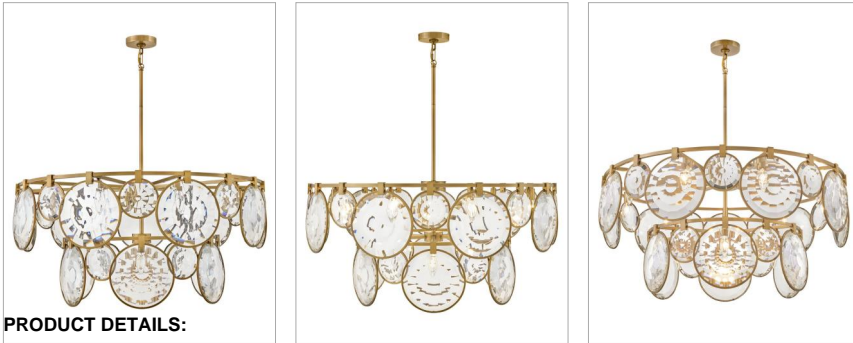

NALA

FR31268HBR

LARGE MULTI TIER CHANDELIER

Nala is striking from any angle with a traditional silhouette and elegant eye-catching details. Multi-faceted, optic-crystal lenses surround the circular frame and attach with cast clips in Heritage Brass and Black finishes.

DETAILS	
FINISH:	Heritage Brass
MATERIAL:	Steel
GLASS:	Optic Crystal
SLOPE DEGREE:	90
DIMMABLE:	YES - WITH DIMMABLE LAMP (NOT INCLUDED)

DIMENSIONS	
WIDTH:	40"
HEIGHT:	18.8"
WEIGHT:	88.6lb

LIGHT SOURCE	
LIGHT SOURCE:	Socketed
WATTAGE:	37910
VOLTAGE:	120v

MOUNTING	
CANOPY:	5" Dia.
LEAD WIRE:	1 X 120"
MAX HEIGHT:	54.3

SHIPPING	
CARTON LENGTH:	43.8
CARTON WIDTH:	43
CARTON HEIGHT:	20
CARTON WEIGHT:	110.5

PRODUCT DETAILS:

- This item may be hung on a sloped ceiling
- This fixture includes multiple down stems in various lengths to customize the installation height of the fixture, including one 6" stem and two 12" stems
- Fixture weighs over 50lbs. Must be supported independently of the outlet box unless the outlet box is UL listed for the appropriate weight.
- Suitable for use in dry (indoor) locations as defined by NEC and CEC. Meets United States UL Underwriters Laboratories & CSA Canadian Standards Association Product Safety Standards.
- Classic, elegant lines and timeless details enhance a traditional space