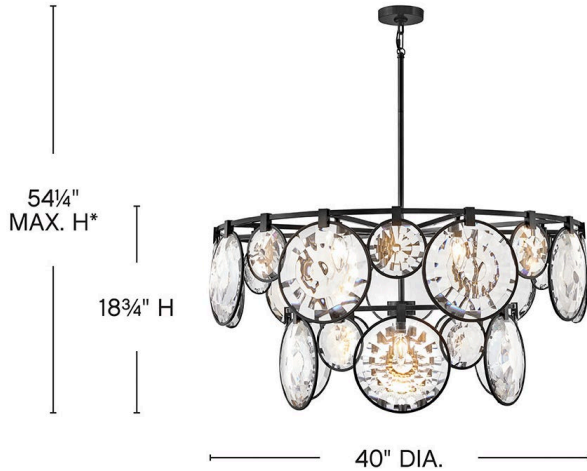

## FR31268BLK

### LARGE MULTI TIER CHANDELIER

Nala is striking from any angle with a traditional silhouette and elegant eye-catching details. Multi-faceted, optic-crystal lenses surround the circular frame and attach with cast clips in Heritage Brass and Black finishes.

\*Maximum achievable height with stems included.

DETAILS	
FINISH:	Black
MATERIAL:	Steel
GLASS:	Optic Crystal
SLOPE DEGREE:	90
DIMMABLE:	YES - WITH DIMMABLE LAMP (NOT INCLUDED)

DIMENSIONS	
WIDTH:	40"
HEIGHT:	18.8"
WEIGHT:	88.6lb

LIGHT SOURCE	
LIGHT SOURCE:	Socketed
WATTAGE:	15-5w Cand. LED, 60w Equiv.
VOLTAGE:	120v

MOUNTING	
CANOPY:	5" Dia.
LEAD WIRE:	1 X 120"
MAX HEIGHT:	54.3

SHIPPING	
CARTON LENGTH:	43.8
CARTON WIDTH:	43
CARTON HEIGHT:	20
CARTON WEIGHT:	110.5