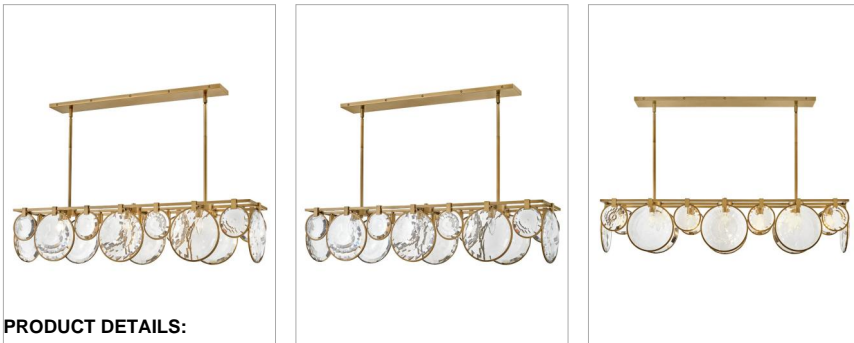

NALA

FR31266HBR

MEDIUM EIGHT LIGHT LINEAR

Nala is striking from any angle with a traditional silhouette and elegant eye-catching details. Multi-faceted, optic-crystal lenses surround the circular frame and attach with cast clips in Heritage Brass and Black finishes.

DETAILS	
FINISH:	Heritage Brass
MATERIAL:	Steel
GLASS:	Optic Crystal
DIMMABLE:	YES, WITH DIMMABLE LAMP (NOT INCLUDED)

DIMENSIONS	
WIDTH:	49.8"
HEIGHT:	10.8"
DEPTH:	11.5
WEIGHT:	56lb

LIGHT SOURCE	
LIGHT SOURCE:	Socketed
WATTAGE:	8-5w Cand. LED, 60w Equiv.
VOLTAGE:	120v

MOUNTING	
CANOPY:	4.75"W X 36"L
LEAD WIRE:	1 X 120"
MAX HEIGHT:	43.5

SHIPPING	
CARTON LENGTH:	52.5
CARTON WIDTH:	16
CARTON HEIGHT:	17.5
CARTON WEIGHT:	66.2

PRODUCT DETAILS:

- This fixture includes multiple down stems in various lengths to customize the installation height, including two 6" stems and four 12" stems
- Suitable for use in dry (indoor) locations as defined by NEC and CEC. Meets United States UL Underwriters Laboratories & CSA Canadian Standards Association Product Safety Standards.
- Classic, elegant lines and timeless details enhance a traditional space