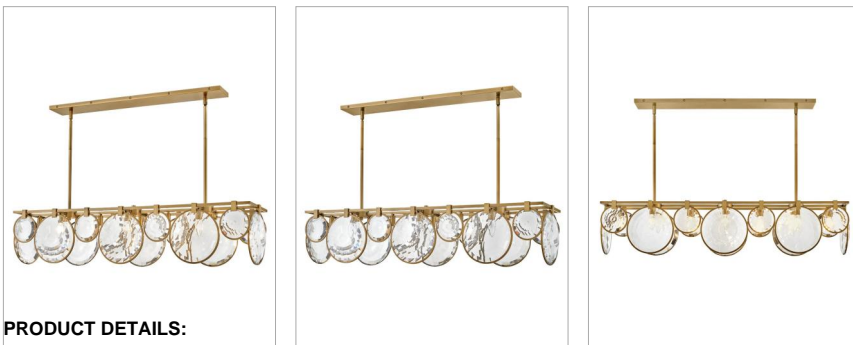

NALA

FR31266HBR

MEDIUM EIGHT LIGHT LINEAR

Nala is striking from any angle with a traditional silhouette and elegant eye-catching details. Multi-faceted, optic-crystal lenses surround the circular frame and attach with cast clips in Heritage Brass and Black finishes.

DETAILS	
FINISH:	Heritage Brass
MATERIAL:	Steel
GLASS:	Optic Crystal
DIMMABLE:	YES - WITH DIMMABLE LAMP (NOT INCLUDED)

DIMENSIONS	
WIDTH:	49.8"
HEIGHT:	10.8"
DEPTH:	11.5
WEIGHT:	56lb

LIGHT SOURCE	
LIGHT SOURCE:	Socketed
WATTAGE:	8-5w Cand. LED, 60w Equiv.
VOLTAGE:	120v

MOUNTING	
CANOPY:	4.75"W X 36"L
LEAD WIRE:	1 X 120"
MAX HEIGHT:	43.5

SHIPPING	
CARTON LENGTH:	52.5
CARTON WIDTH:	16
CARTON HEIGHT:	17.5
CARTON WEIGHT:	66.2

PRODUCT DETAILS:

- Suitable for use in dry (indoor) locations as defined by NEC and CEC. Meets United States UL Underwriters Laboratories & CSA Canadian Standards Association Product Safety Standards.
- This fixture includes multiple down stems in various lengths to customize the installation height, including two 6" stems and four 12" stems
- Classic, elegant lines and timeless details enhance a traditional space