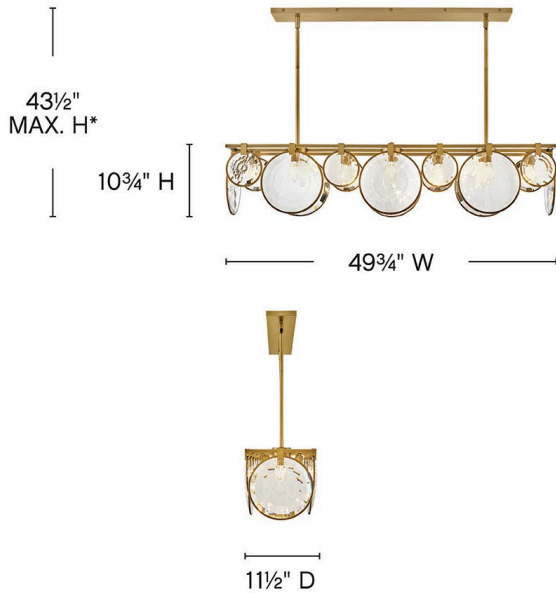

NALA

FR31266HBR

MEDIUM EIGHT LIGHT LINEAR

Nala is striking from any angle with a traditional silhouette and elegant eye-catching details. Multi-faceted, optic-crystal lenses surround the circular frame and attach with cast clips in Heritage Brass and Black finishes.

DETAILS	
FINISH:	Heritage Brass
MATERIAL:	Steel
GLASS:	Optic Crystal
DIMMABLE:	YES - WITH DIMMABLE LAMP (NOT INCLUDED)

DIMENSIONS	
WIDTH:	49.8"
HEIGHT:	10.8"
DEPTH:	11.5"
WEIGHT:	56lb

LIGHT SOURCE	
LIGHT SOURCE:	Socketed
WATTAGE:	8-5w Cand. LED, 60w Equiv.
VOLTAGE:	120v

MOUNTING	
CANOPY:	4.75"W X 36"L
LEAD WIRE:	1 X 120"
MAX HEIGHT:	43.5"

SHIPPING	
CARTON LENGTH:	52.5"
CARTON WIDTH:	16"
CARTON HEIGHT:	17.5"
CARTON WEIGHT:	66.2"

*Maximum achievable height with stems included.

PRODUCT DETAILS:

- Includes (2) 6" stems and (4) 12" stems to customize hanging height
- Fixture exceeds 50 lbs and must be supported independently of the outlet box
- Dry Rated
- Classic, elegant lines and timeless details enhance a traditional space