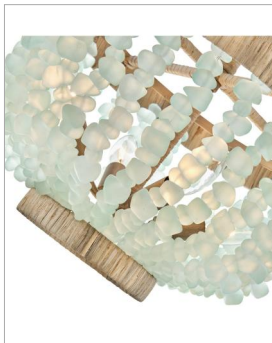

DUNE

FR30203BNG-BG

MEDIUM SEMI-FLUSH MOUNT

Dune's bohemian chic design showcases strands of soft sea glass combined with a Burnished Gold finish. The designs blend a sophisticated silhouette with organic elements inspired by sun and surf. Dune infuses any space with timeless, mesmerizing elegance.

DETAILS	
FINISH:	Burnished Gold
MATERIAL:	Steel
GLASS:	Blue Sea Glass
DIMMABLE:	YES, WITH DIMMABLE LAMP (NOT INCLUDED)

DIMENSIONS	
WIDTH:	16"
HEIGHT:	14"
WEIGHT:	16lb

LIGHT SOURCE	
LIGHT SOURCE:	Socketed
WATTAGE:	4-5w Cand. LED, 60w Equiv.
VOLTAGE:	120v

MOUNTING	
CANOPY:	6.5" Dia.

SHIPPING	
CARTON LENGTH:	27
CARTON WIDTH:	18
CARTON HEIGHT:	27
CARTON WEIGHT:	50.6

PRODUCT DETAILS:

- Suitable for use in dry (indoor) locations as defined by NEC and CEC. Meets United States UL Underwriters Laboratories & CSA Canadian Standards Association Product Safety Standards.
- Classic, elegant lines and timeless details enhance a traditional space
- Luxurious gold finish with opulent sheen