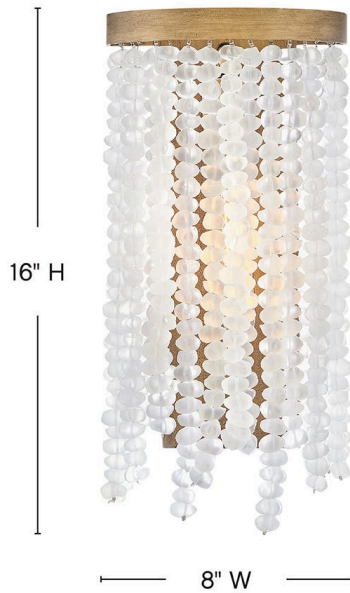

DUNE

FR30200BNG

MEDIUM SINGLE LIGHT SCONCE

Dune's bohemian chic design showcases strands of soft sea glass combined with a Burnished Gold finish. The designs blend a sophisticated silhouette with organic elements inspired by sun and surf. Dune infuses any space with timeless, mesmerizing elegance.

DETAILS	
FINISH:	Burnished Gold
MATERIAL:	Steel
GLASS:	Soft White Sea Glass
DIMMABLE:	YES - WITH DIMMABLE LAMP (NOT INCLUDED)

DIMENSIONS	
WIDTH:	8"
HEIGHT:	16"
WEIGHT:	8.5lb
BACK PLATE:	4.5"W X 14"H
EXTENSION:	4.5"
TOP TO OUTLET:	7"

LIGHT SOURCE	
LIGHT SOURCE:	Socketed
WATTAGE:	1-10w Med. LED, 60w Equiv.
VOLTAGE:	120v

SHIPPING	
CARTON LENGTH:	16
CARTON WIDTH:	10
CARTON HEIGHT:	7
CARTON WEIGHT:	9.4

PRODUCT DETAILS:

- Dry Rated
- Merging the best of traditional and modern elements with a sophisticated and streamlined look
- This design features a luxurious gold finish with an opulent sheen