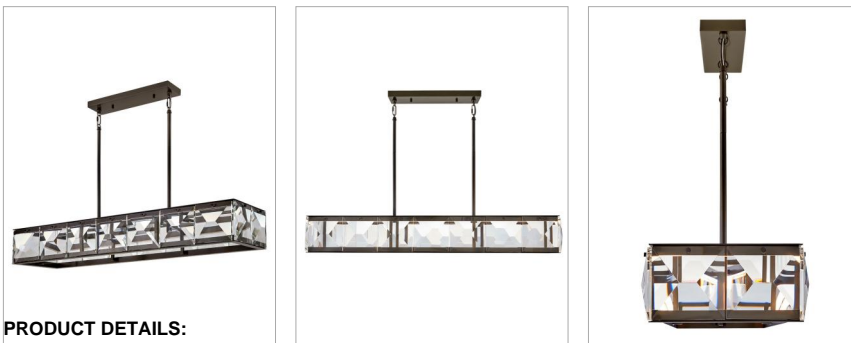

JOLIE

FR30106BX

MEDIUM LED LINEAR

Jolie is a unique blend of sophistication, style, and technology. Integrated LEDs are sleekly concealed within gleaming Heritage Brass rings at the top and bottom of the design. Robust blocks of faceted crystal radiate with light, creating a transfixing silhouette while providing outstanding illumination.

DETAILS	
FINISH:	Black Oxide
MATERIAL:	Steel
GLASS:	Faceted Clear Crystal
SLOPE DEGREE:	90
DIMMABLE:	YES, CL TYPE DIMMER (SSL7A)

DIMENSIONS	
WIDTH:	45.3"
HEIGHT:	6.8"
DEPTH:	14
WEIGHT:	52lb

LIGHT SOURCE	
LIGHT SOURCE:	Integrated LED
LED NAME:	(4) E491LSEG-2
VOLTAGE:	120v
COLOR TEMP:	3000
LUMENS:	7200
CRI:	92
INCANDESCENT EQUIVALENCY:	12 x 60w
DIMMABLE:	YES, CL TYPE DIMMER (SSL7A)

MOUNTING	
CANOPY:	4.5"W X 16.5"L
LEAD WIRE:	1 X 120"
MAX HEIGHT:	41

SHIPPING	
CARTON LENGTH:	47.8
CARTON WIDTH:	22.5
CARTON HEIGHT:	11.3
CARTON WEIGHT:	62.7

PRODUCT DETAILS:

- This fixture includes multiple down stems in various lengths to customize the installation height, including two 6" stems and four 12" stems
- Fixture weighs over 50lbs. Must be supported independently of the outlet box unless the outlet box is UL listed for the appropriate weight.
- Suitable for use in dry (indoor) locations as defined by NEC and CEC. Meets United States UL Underwriters Laboratories & CSA Canadian Standards Association Product Safety Standards.
- Equipped with 120/277V universal driver.
- LED components carry a 5-year limited warranty
- Merging the best of traditional and modern elements with a sophisticated and streamlined look