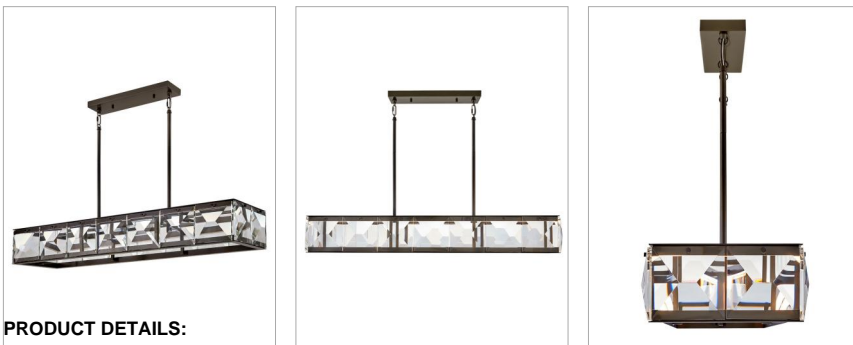

JOLIE

FR30106BX

MEDIUM LED LINEAR

Jolie is a unique blend of sophistication, style, and technology. Integrated LEDs are sleekly concealed within gleaming Heritage Brass rings at the top and bottom of the design. Robust blocks of faceted crystal radiate with light, creating a transfixing silhouette while providing outstanding illumination.

DETAILS	
FINISH:	Black Oxide
MATERIAL:	Steel
GLASS:	Faceted Clear Crystal
SLOPE DEGREE:	90
DIMMABLE:	YES, CL TYPE DIMMER (SSL7A)

DIMENSIONS	
WIDTH:	45.3"
HEIGHT:	6.8"
DEPTH:	14
WEIGHT:	52lb

LIGHT SOURCE	
LIGHT SOURCE:	Integrated LED
LED NAME:	(4) E491LSEG-2
VOLTAGE:	120v
COLOR TEMP:	3000
LUMENS:	7200
CRI:	92
INCANDESCENT EQUIVALENCY:	12 x 60w
DIMMABLE:	YES, CL TYPE DIMMER (SSL7A)

MOUNTING	
CANOPY:	4.5"W X 16.5"L
LEAD WIRE:	1 X 120"
MAX HEIGHT:	41

SHIPPING	
CARTON LENGTH:	47.8
CARTON WIDTH:	22.5
CARTON HEIGHT:	11.3
CARTON WEIGHT:	62.7

PRODUCT DETAILS:

- This fixture includes multiple down stems in various lengths to customize the installation height, including two 6" stems and four 12" stems
- Fixture weighs over 50lbs. Must be supported independently of the outlet box unless the outlet box is UL listed for the appropriate weight.
- Suitable for use in dry (indoor) locations as defined by NEC and CEC. Meets United States UL Underwriters Laboratories & CSA Canadian Standards Association Product Safety Standards.
- Equipped with 120/277V universal driver.
- LED components carry a 5-year limited warranty
- Merging the best of traditional and modern elements with a sophisticated and streamlined look