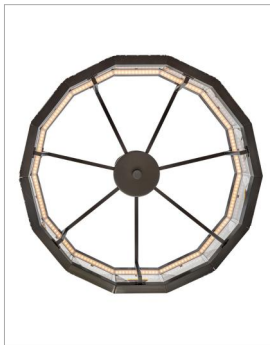

JOLIE

FR30105BX

MEDIUM LED DRUM CHANDELIER

Jolie is a unique blend of sophistication, style, and technology. Integrated LEDs are sleekly concealed within gleaming Heritage Brass rings at the top and bottom of the design. Robust blocks of faceted crystal radiate with light, creating a transfixing silhouette while providing outstanding illumination.

DETAILS	
FINISH:	Black Oxide
MATERIAL:	Steel
GLASS:	Faceted Clear Crystal
SLOPE DEGREE:	90
DIMMABLE:	YES, CL TYPE DIMMER (SSL7A)

DIMENSIONS	
WIDTH:	30"
HEIGHT:	6.8"
WEIGHT:	26.4lb

LIGHT SOURCE	
LIGHT SOURCE:	Integrated LED
LED NAME:	(2) E491LSEG-1A
VOLTAGE:	120v
COLOR TEMP:	3000
LUMENS:	5100
CRI:	92
INCANDESCENT EQUIVALENCY:	10 x 60w
DIMMABLE:	YES, CL TYPE DIMMER (SSL7A)

MOUNTING	
CANOPY:	5" Dia.
LEAD WIRE:	1 X 120"
MAX HEIGHT:	42.5

SHIPPING	
CARTON LENGTH:	34.7
CARTON WIDTH:	34.7
CARTON HEIGHT:	12.6
CARTON WEIGHT:	49.8

PRODUCT DETAILS:

- This item may be hung on a sloped ceiling
- This fixture includes multiple down stems in various lengths to customize the installation height of the fixture, including one 6" stem and two 12" stems
- Suitable for use in dry (indoor) locations as defined by NEC and CEC. Meets United States UL Underwriters Laboratories & CSA Canadian Standards Association Product Safety Standards.
- Equipped with 120/277V universal driver.
- LED components carry a 5-year limited warranty
- Merging the best of traditional and modern elements with a sophisticated and streamlined look