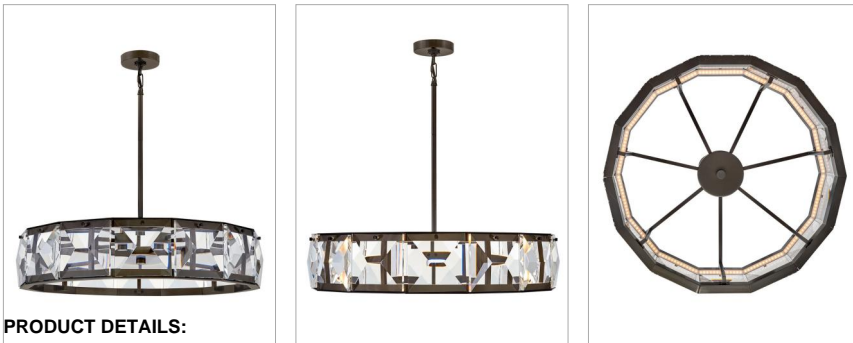

JOLIE

FR30105BX

MEDIUM LED DRUM CHANDELIER

Jolie is a unique blend of sophistication, style, and technology. Integrated LEDs are sleekly concealed within gleaming Heritage Brass rings at the top and bottom of the design. Robust blocks of faceted crystal radiate with light, creating a transfixing silhouette while providing outstanding illumination.

DETAILS

FINISH:	Black Oxide
MATERIAL:	Steel
GLASS:	Faceted Clear Crystal
SLOPE DEGREE:	90
DIMMABLE:	YES - CL TYPE DIMMER (SSL7A)

DIMENSIONS

WIDTH:	30"
HEIGHT:	6.8"
WEIGHT:	26.4lb

LIGHT SOURCE

LIGHT SOURCE:	Integrated LED
LED NAME:	(2) E491LSEG-1A
WATTAGE:	51w LED *Included
VOLTAGE:	120v
COLOR TEMP:	3000
LUMENS:	5100
CRI:	92
INCANDESCENT EQUIVALENCY:	10 x 60w
DIMMABLE:	YES - CL TYPE DIMMER (SSL7A)

MOUNTING

CANOPY:	5" Dia.
LEAD WIRE:	1 X 120"
MAX HEIGHT:	42.5

SHIPPING

CARTON LENGTH:	34.7
CARTON WIDTH:	34.7
CARTON HEIGHT:	12.6
CARTON WEIGHT:	49.8

PRODUCT DETAILS:

- Suitable for use in dry (indoor) locations as defined by NEC and CEC. Meets United States UL Underwriters Laboratories & CSA Canadian Standards Association Product Safety Standards.
- This fixture includes multiple down stems in various lengths to customize the installation height of the fixture, including one 6" stem and two 12" stems
- This item may be hung on a sloped ceiling
- LED components carry a 5-year limited warranty
- Merging the best of traditional and modern elements with a sophisticated and streamlined look
- Equipped with a 120/277 universal driver. 0-10 dimming.