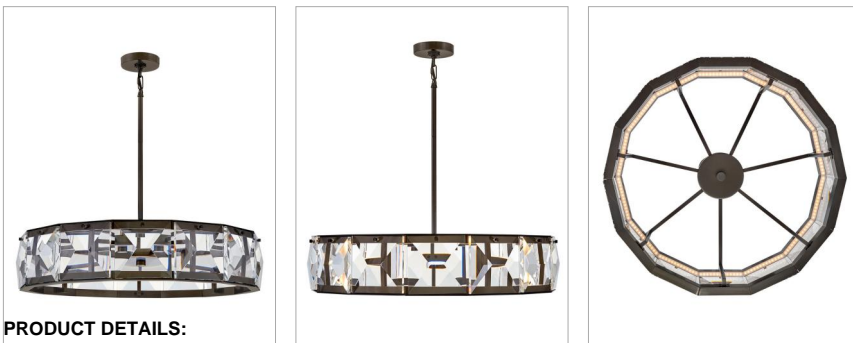

JOLIE

FR30105BX

MEDIUM LED DRUM CHANDELIER

Jolie is a unique blend of sophistication, style, and technology. Integrated LEDs are sleekly concealed within gleaming Heritage Brass rings at the top and bottom of the design. Robust blocks of faceted crystal radiate with light, creating a transfixing silhouette while providing outstanding illumination.

DETAILS	
FINISH:	Black Oxide
MATERIAL:	Steel
GLASS:	Faceted Clear Crystal
SLOPE DEGREE:	90
DIMMABLE:	YES - CL TYPE DIMMER (SSL7A)

DIMENSIONS	
WIDTH:	30"
HEIGHT:	6.8"
WEIGHT:	26.4lb

LIGHT SOURCE	
LIGHT SOURCE:	Integrated LED
LED NAME:	(2) E491LSEG-1A
WATTAGE:	51w LED *Included
VOLTAGE:	120v
COLOR TEMP:	3000
LUMENS:	5100
CRI:	92
INCANDESCENT EQUIVALENCY:	10 x 60w
DIMMABLE:	YES - CL TYPE DIMMER (SSL7A)

MOUNTING	
CANOPY:	5" Dia.
LEAD WIRE:	1 X 120"
MAX HEIGHT:	42.5

SHIPPING	
CARTON LENGTH:	34.7
CARTON WIDTH:	34.7
CARTON HEIGHT:	12.6
CARTON WEIGHT:	49.8

PRODUCT DETAILS:

- Suitable for use in dry (indoor) locations as defined by NEC and CEC. Meets United States UL Underwriters Laboratories & CSA Canadian Standards Association Product Safety Standards.
- This fixture includes multiple down stems in various lengths to customize the installation height of the fixture, including one 6" stem and two 12" stems
- This item may be hung on a sloped ceiling
- LED components carry a 5-year limited warranty
- Merging the best of traditional and modern elements with a sophisticated and streamlined look
- Equipped with a 120/277 universal driver. 0-10 dimming.