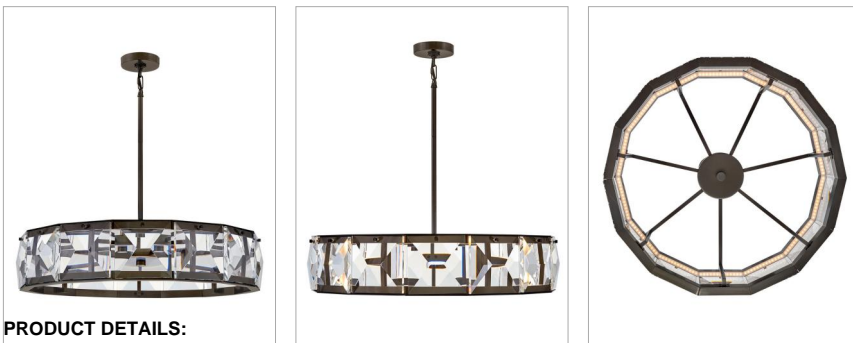

### MEDIUM LED DRUM CHANDELIER

Jolie is a unique blend of sophistication, style, and technology. Integrated LEDs are sleekly concealed within gleaming Heritage Brass rings at the top and bottom of the design. Robust blocks of faceted crystal radiate with light, creating a transfixing silhouette while providing outstanding illumination.

| DETAILS       |                              |
|---------------|------------------------------|
| FINISH:       | Black Oxide                  |
| MATERIAL:     | Steel                        |
| GLASS:        | Faceted Clear Crystal        |
| SLOPE DEGREE: | 90                           |
| DIMMABLE:     | YES - CL TYPE DIMMER (SSL7A) |

| DIMENSIONS |        |
|------------|--------|
| WIDTH:     | 30"    |
| HEIGHT:    | 6.8"   |
| WEIGHT:    | 26.4lb |

| LIGHT SOURCE              |                              |
|---------------------------|------------------------------|
| LIGHT SOURCE:             | Integrated LED               |
| LED NAME:                 | (2) E491LSEG-1A              |
| WATTAGE:                  | 51w LED *Included            |
| VOLTAGE:                  | 120v                         |
| COLOR TEMP:               | 3000                         |
| LUMENS:                   | 5100                         |
| CRI:                      | 92                           |
| INCANDESCENT EQUIVALENCY: | 10 x 60w                     |
| DIMMABLE:                 | YES - CL TYPE DIMMER (SSL7A) |