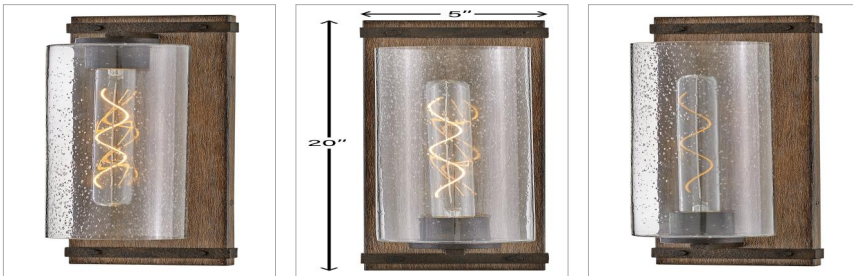

SAWYER

5941SQ-LL

LARGE SINGLE LIGHT VANITY

The fresh, rustic design of the Sawyer collection will enhance any living experience with a warm, cozy ambiance. The Sequoia finish with Iron Rust accents paired with clear seedy glass offers a farmhouse chic style.

DETAILS	
FINISH:	Sequoia
MATERIAL:	Steel
GLASS:	Clear Seedy
DIMMABLE:	YES - CL TYPE DIMMER (SSL7A)

DIMENSIONS	
WIDTH:	5"
HEIGHT:	20"
WEIGHT:	4.8lb
BACK PLATE:	5"W X 20"H
EXTENSION:	5.8"
TOP TO OUTLET:	10"

LIGHT SOURCE	
LIGHT SOURCE:	Socketed
LED NAME:	E26T10LED6W
WATTAGE:	1-6w Med. LED *Included
VOLTAGE:	120v
LUMENS:	300
CRI:	90
INCANDESCENT EQUIVALENCY:	1 x 30w
DIMMABLE:	YES - CL TYPE DIMMER (SSL7A)

SHIPPING	
CARTON LENGTH:	22.6
CARTON WIDTH:	8.3
CARTON HEIGHT:	7.7
CARTON WEIGHT:	6.4

PRODUCT DETAILS:

- Fixture can be mounted either up or down
- Suitable for use in damp locations as defined by NEC and CEC. Meets United States UL Underwriters Laboratories & CSA Canadian Standards Association Product Safety Standards.
- LED Bulbs carry a 3-year limited warranty
- Rich rustic finish with a warm artisanal appearance
- Mounting hardware is hidden on the back plate to ensure a clean silhouette
- Artisanal details, a rich finish and organic elements add warm rustic style