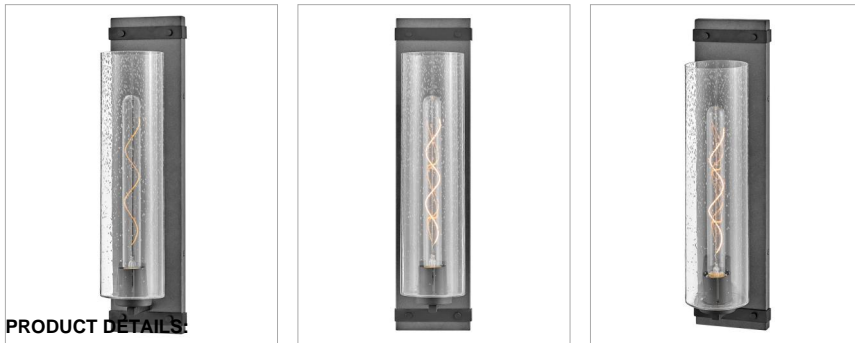

### LARGE SINGLE LIGHT VANITY

The fresh, rustic design of the Sawyer collection will enhance any living experience with a warm, cozy ambiance. The Aged Zinc finish with Distressed Black accents or Sequoia finish with Iron Rust accents paired with clear seedy glass offer a farmhouse chic style.

DETAILS	
FINISH:	Aged Zinc
MATERIAL:	Steel
GLASS:	Clear Seedy
DIMMABLE:	YES - CL TYPE DIMMER (SSL7A)

DIMENSIONS	
WIDTH:	5"
HEIGHT:	20"
WEIGHT:	6lb
BACK PLATE:	4.75"W X 20"H
EXTENSION:	5.8"
TOP TO OUTLET:	10"

SHIPPING	
CARTON LENGTH:	22.6
CARTON WIDTH:	8.3
CARTON HEIGHT:	7.7
CARTON WEIGHT:	4.8

PRODUCT DETAILS:

- Mounting hardware is hidden on the backplate to ensure a clean silhouette
- Fixture can be mounted either up or down
- Suitable for use in damp locations as defined by NEC and CEC. Meets United States UL Underwriters Laboratories & CSA Canadian Standards Association Product Safety Standards
- LED Bulbs carry a 3-year limited warranty
- Artisanal details, a rich finish and artisanal elements add warm rustic style
- Rich gray tone