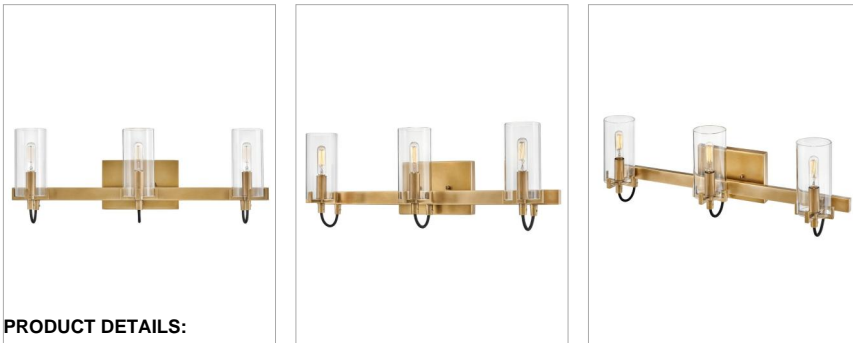

RYDEN

58063HB

MEDIUM THREE LIGHT VANITY

A versatile stunner, Ryden is the perfect design to match an array of décors. Its elongated clear glass shade wraps around the bulb, held by heavy cast prongs and a knurled fitter. Available in a variety of finishes, the black fabric cord makes the perfect contrast underneath.

DETAILS	
FINISH:	Heritage Brass
MATERIAL:	Steel
GLASS:	Clear
DIMMABLE:	No

DIMENSIONS	
WIDTH:	23"
HEIGHT:	8.3"
WEIGHT:	3.8lb
BACK PLATE:	7"W X 4.5"H
EXTENSION:	5.5"
TOP TO OUTLET:	4.75"

LIGHT SOURCE	
LIGHT SOURCE:	Socketed
WATTAGE:	3-5w Cand. LED, 60w Equiv.
VOLTAGE:	120v

SHIPPING	
CARTON LENGTH:	25.8
CARTON WIDTH:	7.9
CARTON HEIGHT:	10.6
CARTON WEIGHT:	5.4

PRODUCT DETAILS:

- This fixture must be installed with shades/glass facing up toward the ceiling
- Suitable for use in damp locations as defined by NEC and CEC. Meets United States UL Underwriters Laboratories & CSA Canadian Standards Association Product Safety Standards.
- Shown with T-style bulbs (not included)
- Merging the best of traditional and modern elements with a sophisticated and streamlined look