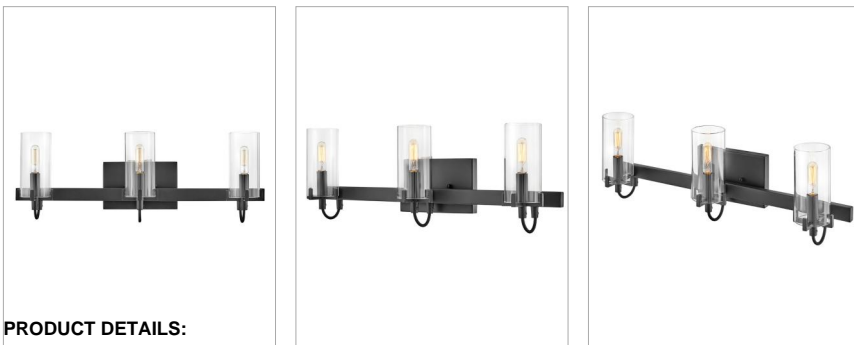

### MEDIUM THREE LIGHT VANITY

A versatile stunner, Ryden's chic, modern-industrial silhouette is practical yet stylish, featuring elongated glass shades held by heavy cast prongs. Classic finishes are complemented by black, fabric-wrapped cord and subtle detailing.

DETAILS	
FINISH:	Black
MATERIAL:	Steel
GLASS:	Clear
DIMMABLE:	YES - WITH DIMMABLE LAMP (NOT INCLUDED)

DIMENSIONS	
WIDTH:	23"
HEIGHT:	8.3"
WEIGHT:	3.8lb
BACK PLATE:	7"W X 4.5"H
EXTENSION:	5.5"
TOP TO OUTLET:	4.75"

#### PRODUCT DETAILS:

- This fixture must be installed with shades/glass facing up toward the ceiling
- Suitable for use in damp locations as defined by NEC and CEC. Meets United States UL Underwriters Laboratories & CSA Canadian Standards Association Product Safety Standards.
- Shown with T-style bulbs (not included)
- Merging the best of traditional and modern elements with a sophisticated and streamlined look