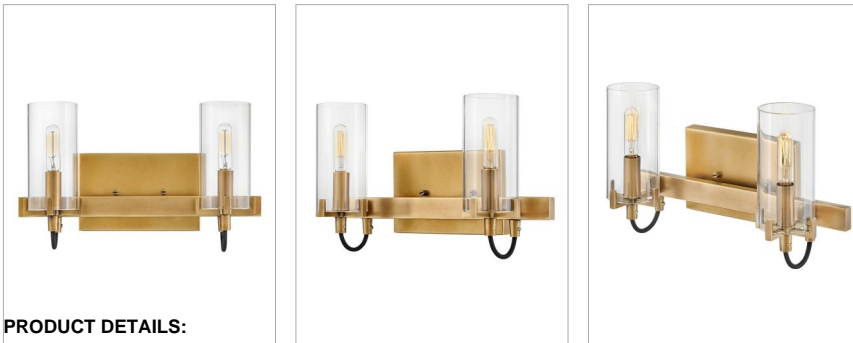

RYDEN

58062HB

SMALL TWO LIGHT VANITY

A versatile stunner, Ryden's chic, modern-industrial silhouette is practical yet stylish, featuring elongated glass shades held by heavy cast prongs. Classic finishes are complemented by black, fabric-wrapped cord and subtle detailing.

DETAILS	
FINISH:	Heritage Brass
MATERIAL:	Steel
GLASS:	Clear
DIMMABLE:	YES, WITH DIMMABLE LAMP (NOT INCLUDED)

DIMENSIONS	
WIDTH:	13.8"
HEIGHT:	8.3"
WEIGHT:	2.8lb
BACK PLATE:	7"W X 4.5"H
EXTENSION:	5.5"
TOP TO OUTLET:	4.75"

LIGHT SOURCE	
LIGHT SOURCE:	Socketed
WATTAGE:	2-5w Cand. LED, 60w Equiv.
VOLTAGE:	120v

SHIPPING	
CARTON LENGTH:	16.3
CARTON WIDTH:	7.9
CARTON HEIGHT:	10.6
CARTON WEIGHT:	3.8

PRODUCT DETAILS:

- This fixture must be installed with shades/glass facing up toward the ceiling
- Suitable for use in damp locations as defined by NEC and CEC. Meets United States UL Underwriters Laboratories & CSA Canadian Standards Association Product Safety Standards.
- T9 or T10 bulbs required (not included)
- Merging the best of traditional and modern elements with a sophisticated and streamlined look