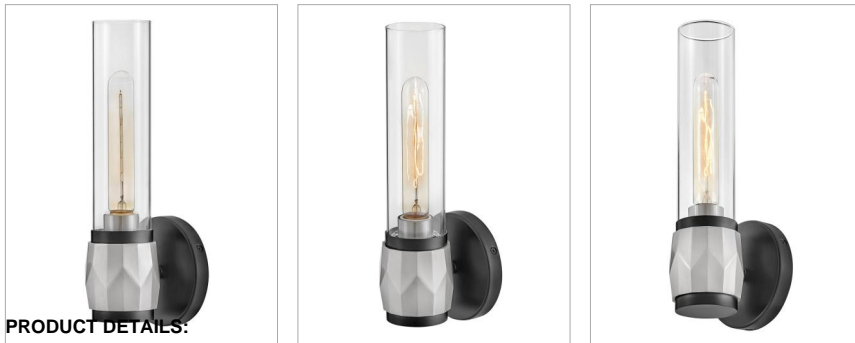

ELLISON

57080BK-BN

MEDIUM SINGLE LIGHT VANITY

Ellison embodies refined elegance. A beautifully faceted die-cast cuff is the centerpiece of the design and pairs beautifully with clear glass and dual finish combinations. Ellison adds the signature finishing touch to interior settings, spanning transitional to updated traditional.

DETAILS	
FINISH:	Black
MATERIAL:	Steel
GLASS:	Clear
DIMMABLE:	YES, WITH DIMMABLE LAMP (NOT INCLUDED)

DIMENSIONS	
WIDTH:	5"
HEIGHT:	13.5"
WEIGHT:	2.6lb
BACK PLATE:	5" Dia.
EXTENSION:	4.8"
TOP TO OUTLET:	11"

LIGHT SOURCE	
LIGHT SOURCE:	Socketed
WATTAGE:	1-10w Med. LED, 60w Equiv.
VOLTAGE:	120v

SHIPPING	
CARTON LENGTH:	19.8
CARTON WIDTH:	8.3
CARTON HEIGHT:	8.5
CARTON WEIGHT:	3.7

PRODUCT DETAILS:

- Fixture can be mounted either up or down
- Suitable for use in damp locations as defined by NEC and CEC. Meets United States UL Underwriters Laboratories & CSA Canadian Standards Association Product Safety Standards.
- T9 or T10 bulbs required (not included)
- Merging the best of traditional and modern elements with a sophisticated and streamlined look