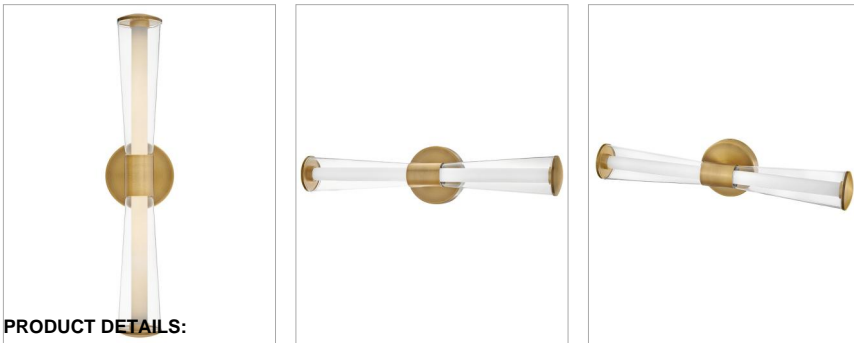

ELIN

53102LCB

LARGE LED VANITY

The centerpiece of Elin's bold and contemporary design is a trumpet-shaped clear outer glass that highlights an integrated LED inner light source. Featuring both conventional and striking elements, Elin is ideal for modern and transitional interiors and available in Black or Lacquered Brass finish options.

| DETAILS | |
|-----------|-----------------------------|
| FINISH: | Lacquered Brass |
| MATERIAL: | Steel |
| GLASS: | Clear |
| DIMMABLE: | YES, CL TYPE DIMMER (SSL7A) |

| DIMENSIONS | |
|----------------|---------|
| WIDTH: | 23" |
| HEIGHT: | 5" |
| WEIGHT: | 3.5lb |
| BACK PLATE: | 5" Dia. |
| EXTENSION: | 5" |
| TOP TO OUTLET: | 2.5" |

| LIGHT SOURCE | |
|---------------------------|-----------------------------|
| LIGHT SOURCE: | Integrated LED |
| LED NAME: | D50060 |
| VOLTAGE: | 120v |
| COLOR TEMP: | 3000 |
| LUMENS: | 1200 |
| CRI: | 90 |
| INCANDESCENT EQUIVALENCY: | 1 x 100w |
| DIMMABLE: | YES, CL TYPE DIMMER (SSL7A) |

| SHIPPING | |
|----------------|----|
| CARTON LENGTH: | 25 |
| CARTON WIDTH: | 12 |
| CARTON HEIGHT: | 7 |
| CARTON WEIGHT: | 5 |

PRODUCT DETAILS:

- Fixture can be mounted vertically
- Fixture can be mounted horizontally.
- Suitable for use in damp locations as defined by NEC and CEC. Meets United States UL Underwriters Laboratories & CSA Canadian Standards Association Product Safety Standards.
- Meets California Energy Commission Title regulations/JA8 when using the included LED bulb
- LED components carry a 5-year limited warranty
- Bold silhouette with dramatic details creates a modern statement