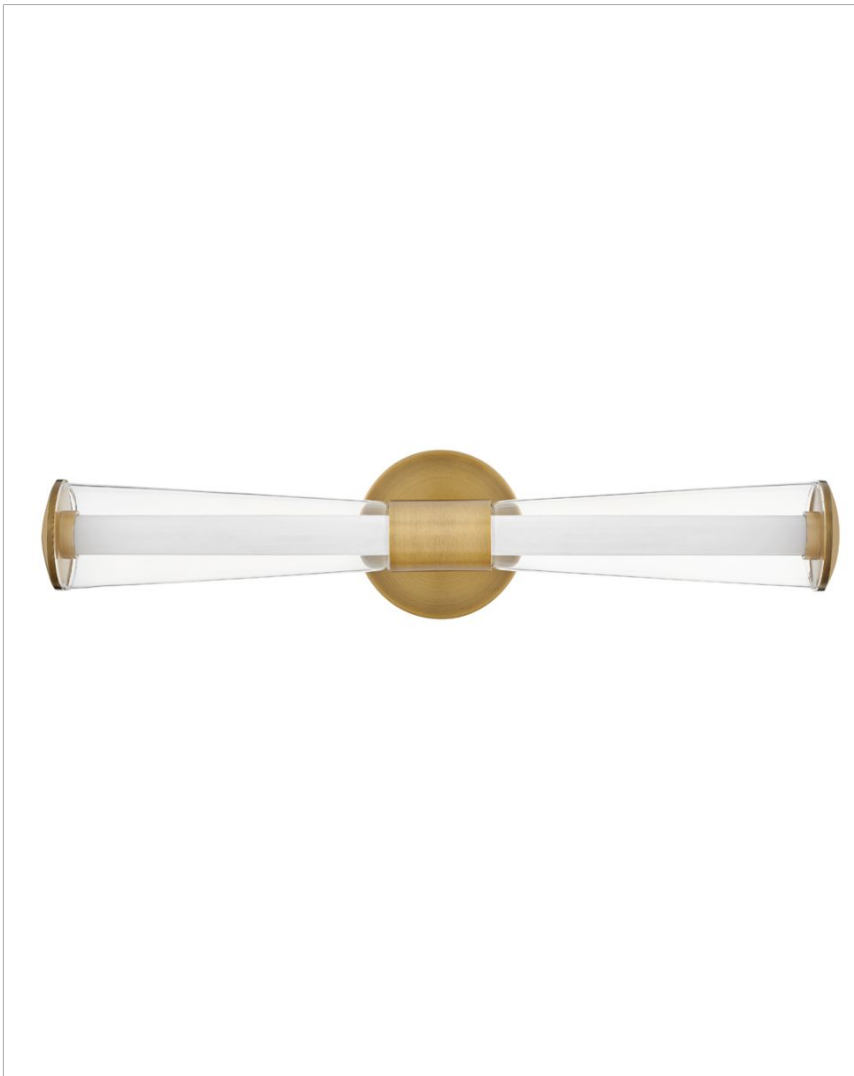

ELIN

53102LCB

LARGE LED VANITY

The centerpiece of Elin's bold and contemporary design is a trumpet-shaped clear outer glass that highlights an integrated LED inner light source. Featuring both conventional and striking elements, Elin is ideal for modern and transitional interiors and available in Black or Lacquered Brass finish options.

| DETAILS | |
|-----------|-----------------------------|
| FINISH: | Lacquered Brass |
| MATERIAL: | Steel |
| GLASS: | Clear |
| DIMMABLE: | YES, CL TYPE DIMMER (SSL7A) |

| DIMENSIONS | |
|----------------|---------|
| WIDTH: | 23" |
| HEIGHT: | 5" |
| WEIGHT: | 3.5lb |
| BACK PLATE: | 5" Dia. |
| EXTENSION: | 5" |
| TOP TO OUTLET: | 2.5" |

| LIGHT SOURCE | |
|---------------------------|-----------------------------|
| LIGHT SOURCE: | Integrated LED |
| LED NAME: | D50060 |
| VOLTAGE: | 120v |
| COLOR TEMP: | 3000 |
| LUMENS: | 1200 |
| CRI: | 90 |
| INCANDESCENT EQUIVALENCY: | 1 x 100w |
| DIMMABLE: | YES, CL TYPE DIMMER (SSL7A) |

| SHIPPING | |
|----------------|----|
| CARTON LENGTH: | 25 |
| CARTON WIDTH: | 12 |
| CARTON HEIGHT: | 7 |
| CARTON WEIGHT: | 5 |

PRODUCT DETAILS:

- Fixture can be mounted vertically
- Fixture can be mounted horizontally.
- Suitable for use in damp locations as defined by NEC and CEC. Meets United States UL Underwriters Laboratories & CSA Canadian Standards Association Product Safety Standards.
- Meets California Energy Commission Title regulations/JA8 when using the included LED bulb
- LED components carry a 5-year limited warranty
- Bold silhouette with dramatic details creates a modern statement