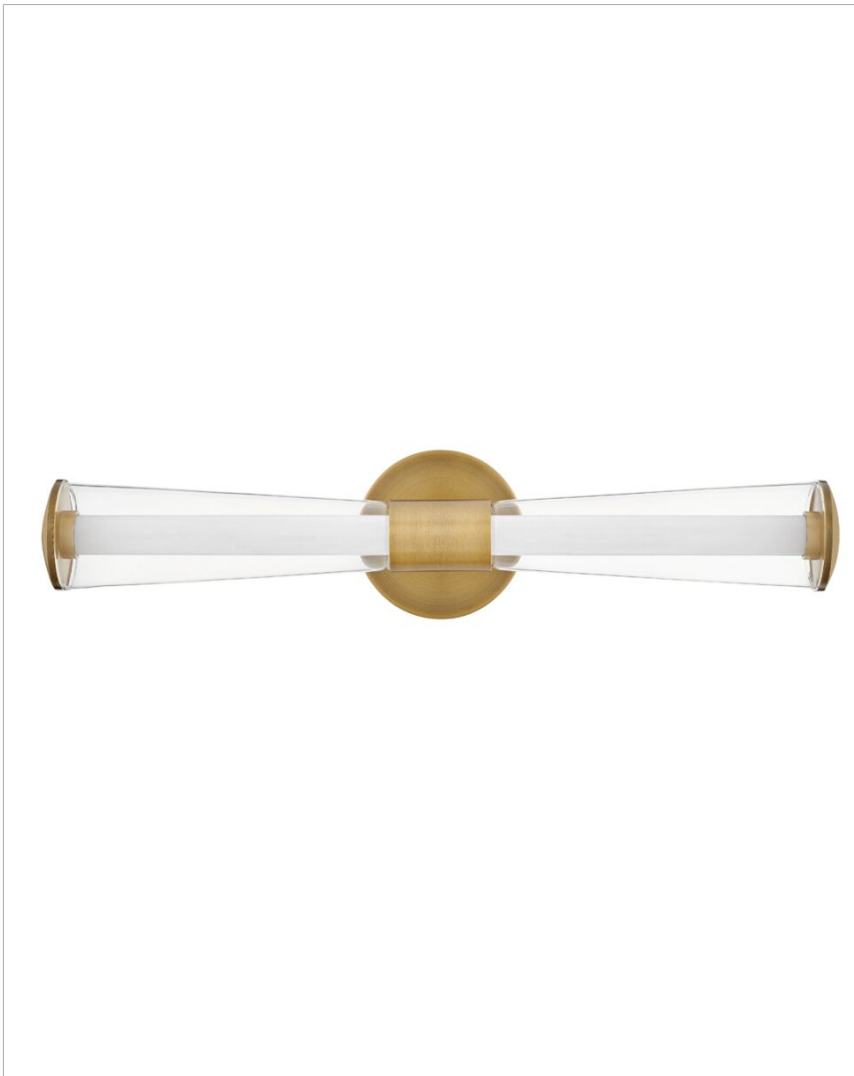

ELIN

53102LCB

LARGE LED VANITY

The centerpiece of Elin's bold and contemporary design is a trumpet-shaped clear outer glass that highlights an integrated LED inner light source. Featuring both conventional and striking elements, Elin is ideal for modern and transitional interiors and available in Black or Lacquered Brass finish options.

DETAILS	
FINISH:	Lacquered Brass
MATERIAL:	Steel
GLASS:	Clear
DIMMABLE:	YES - CL TYPE DIMMER (SSL7A)

DIMENSIONS	
WIDTH:	23"
HEIGHT:	5"
WEIGHT:	3.5lb
BACK PLATE:	5" Dia.
EXTENSION:	5"
TOP TO OUTLET:	11"

LIGHT SOURCE	
LIGHT SOURCE:	Integrated LED
LED NAME:	D50060
WATTAGE:	19w LED *Included
VOLTAGE:	120v
LUMENS:	1200
CRI:	90
INCANDESCENT EQUIVALENCY:	1 x 100w
DIMMABLE:	YES - CL TYPE DIMMER (SSL7A)

SHIPPING	
CARTON LENGTH:	25
CARTON WIDTH:	12
CARTON HEIGHT:	7
CARTON WEIGHT:	5

PRODUCT DETAILS:

- Fixture can be mounted horizontally.
- Suitable for use in damp locations as defined by NEC and CEC. Meets United States UL Underwriters Laboratories & CSA Canadian Standards Association Product Safety Standards.
- LED components carry a 5-year limited warranty
- Bold silhouette with dramatic details creates a modern statement
- Fixture can be mounted vertically
- Mounting hardware is hidden on the back plate to ensure a clean silhouette