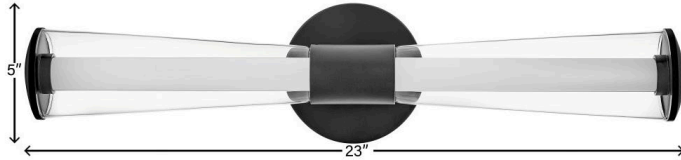

ELIN

53102BK

MEDIUM LED VANITY

The centerpiece of Elin's bold and contemporary design is a trumpet-shaped clear outer glass that highlights an integrated LED inner light source. Featuring both conventional and striking elements, Elin is ideal for modern and transitional interiors and available in Black or Lacquered Brass finish options.

DETAILS

FINISH:	Black
MATERIAL:	Steel
GLASS:	Clear
DIMMABLE:	YES - CL TYPE DIMMER (SSL7A)

DIMENSIONS

WIDTH:	23"
HEIGHT:	5"
WEIGHT:	3.5lb
BACK PLATE:	5" Dia.
EXTENSION:	5"
TOP TO OUTLET:	11"

LIGHT SOURCE

LIGHT SOURCE:	Integrated LED
LED NAME:	D50060
WATTAGE:	19w LED *Included
VOLTAGE:	120v
LUMENS:	1200
CRI:	90
INCANDESCENT EQUIVALENCY:	1 x 100w
DIMMABLE:	YES - CL TYPE DIMMER (SSL7A)

SHIPPING

CARTON LENGTH:	25
CARTON WIDTH:	12
CARTON HEIGHT:	7
CARTON WEIGHT:	5

PRODUCT DETAILS:

- Invisimount hardware is hidden on the backplate for a clean silhouette
- This fixture can be mounted vertically
- This fixture can be mounted horizontally
- Damp Rated
- LED components carry a 5-year limited warranty
- Bold silhouette with dramatic details creates a modern statement
- Energy-efficient integrated LED - safer for the environment and low maintenance

HINKLEY

HINKLEY
33000 Pin Oak Parkway
Avon Lake, OH 44012

PHONE: (440) 653-5500
Toll Free: 1 (800) 446-5539

hinkley.com