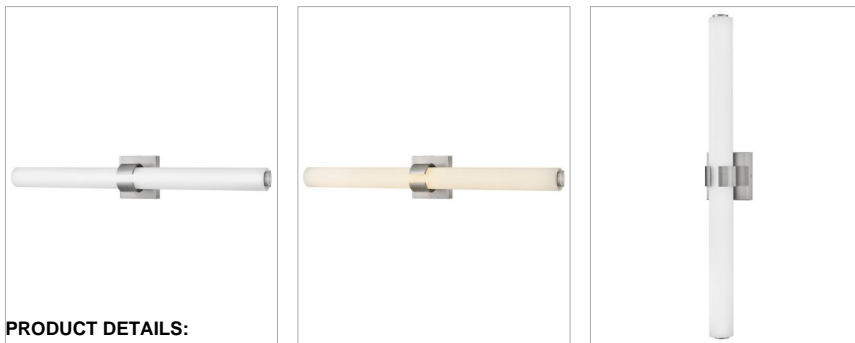

AIDEN

53063BN

LARGE LED VANITY

Bold and balanced are the defining elements of Aiden. A striking, signature cuff centers the etched white glass baton, while matching end caps complete the simple symmetry. The clean transitional silhouette can be mounted vertically or horizontally with Invisimount for a look that is as flexible as it is fashionable.

DETAILS	
FINISH:	Brushed Nickel
MATERIAL:	Steel
GLASS:	Etched White
DIMMABLE:	YES, CL TYPE DIMMER (SSL7A)

DIMENSIONS	
WIDTH:	31.3"
HEIGHT:	4.8"
WEIGHT:	4lb
BACK PLATE:	4.75" Sq.
EXTENSION:	3.8"
TOP TO OUTLET:	2.5"

LIGHT SOURCE	
LIGHT SOURCE:	Integrated LED
LED NAME:	LEVO140-760
VOLTAGE:	120v
COLOR TEMP:	3000
LUMENS:	4200
CRI:	92
INCANDESCENT EQUIVALENCY:	4 x 75w
DIMMABLE:	YES, CL TYPE DIMMER (SSL7A)

SHIPPING	
CARTON LENGTH:	36.5
CARTON WIDTH:	7.5
CARTON HEIGHT:	11
CARTON WEIGHT:	7

PRODUCT DETAILS:

- Mounting hardware is hidden on the back plate to ensure a clean silhouette
- Fixture can be mounted vertically
- Suitable for use in damp locations as defined by NEC and CEC. Meets United States UL Underwriters Laboratories & CSA Canadian Standards Association Product Safety Standards.
- ADA compliant
- LED components carry a 5-year limited warranty
- Bold silhouette with dramatic details creates a modern statement