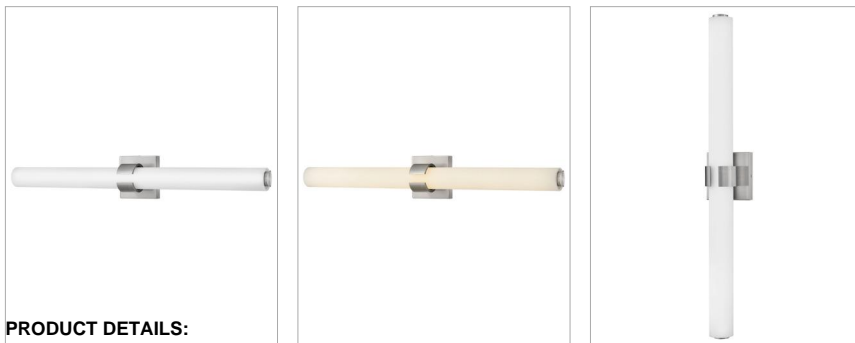

AIDEN

53063BN

LARGE LED VANITY

Bold and balanced are the defining elements of Aiden. A striking, signature cuff centers the etched white glass baton, while matching end caps complete the simple symmetry. The clean transitional silhouette can be mounted vertically or horizontally with Invisimount for a look that is as flexible as it is fashionable.

DETAILS	
FINISH:	Brushed Nickel
MATERIAL:	Steel
GLASS:	Etched White
DIMMABLE:	YES - CL TYPE DIMMER (SSL7A)

DIMENSIONS	
WIDTH:	31.3"
HEIGHT:	4.8"
WEIGHT:	4lb
BACK PLATE:	4.75" Sq.
EXTENSION:	3.8"
TOP TO OUTLET:	2.5"

LIGHT SOURCE	
LIGHT SOURCE:	Integrated LED
LED NAME:	LEVO140-760
WATTAGE:	53w LED *Included
VOLTAGE:	120v
COLOR TEMP:	3000
CRI:	92
INCANDESCENT EQUIVALENCY:	4 x 75w
DIMMABLE:	YES - CL TYPE DIMMER (SSL7A)

SHIPPING	
CARTON LENGTH:	36.5
CARTON WIDTH:	7.5
CARTON HEIGHT:	11
CARTON WEIGHT:	7

PRODUCT DETAILS:

- Mounting hardware is hidden on the backplate to ensure a clean silhouette
- Fixture can be mounted horizontally or vertically
- Suitable for use in damp locations as defined by NEC and CEC. Meets United States UL Underwriters Laboratories & CSA Canadian Standards Association Product Safety Standards
- Fixture is ADA compliant and adheres to the standards and guidelines listed by the Americans with Disabilities Act
- Meets California Energy Commission 2013 & 2016 Title regulations/JA8
- LED components carry a 5-year limited warranty
- Bold lines and a clean, minimalist style creates a modern look
- Classic matte brushed nickel finish