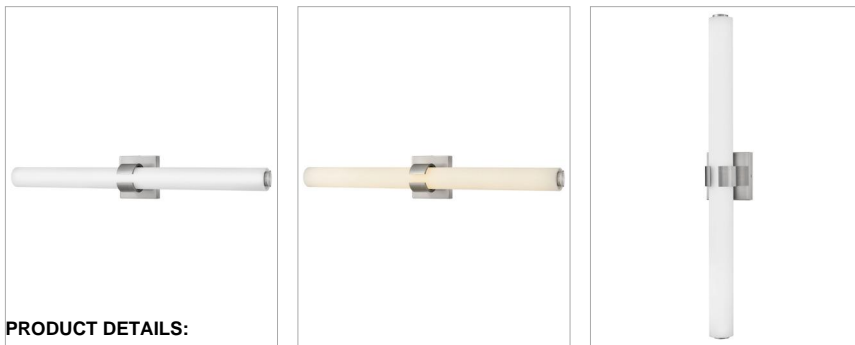

AIDEN

53063BN

LARGE LED VANITY

Bold and balanced are the defining elements of Aiden. A striking, signature cuff centers the etched white glass baton, while matching end caps complete the simple symmetry. The clean transitional silhouette can be mounted vertically or horizontally with Invisimount for a look that is as flexible as it is fashionable.

DETAILS	
FINISH:	Brushed Nickel
MATERIAL:	Steel
GLASS:	Etched White
DIMMABLE:	YES - CL TYPE DIMMER (SSL7A)

DIMENSIONS	
WIDTH:	31.3"
HEIGHT:	4.8"
WEIGHT:	4lb
BACK PLATE:	4.75" Sq.
EXTENSION:	3.8"
TOP TO OUTLET:	2.5"

LIGHT SOURCE	
LIGHT SOURCE:	Integrated LED
LED NAME:	LEVO140-760
WATTAGE:	53w LED *Included
VOLTAGE:	120v
COLOR TEMP:	3000
CRI:	92
INCANDESCENT EQUIVALENCY:	4 x 75w
DIMMABLE:	YES - CL TYPE DIMMER (SSL7A)

SHIPPING	
CARTON LENGTH:	36.5
CARTON WIDTH:	7.5
CARTON HEIGHT:	11
CARTON WEIGHT:	7

PRODUCT DETAILS:

- Mounting hardware is hidden on the back plate to ensure a clean silhouette
- Fixture can be mounted vertically
- Suitable for use in damp locations as defined by NEC and CEC. Meets United States UL Underwriters Laboratories & CSA Canadian Standards Association Product Safety Standards.
- ADA compliant
- LED components carry a 5-year limited warranty
- Bold silhouette with dramatic details creates a modern statement

HINKLEY

HINKLEY
33000 Pin Oak Parkway
Avon Lake, OH 44012

PHONE: (440) 653-5500
Toll Free: 1 (800) 446-5539

hinkley.com