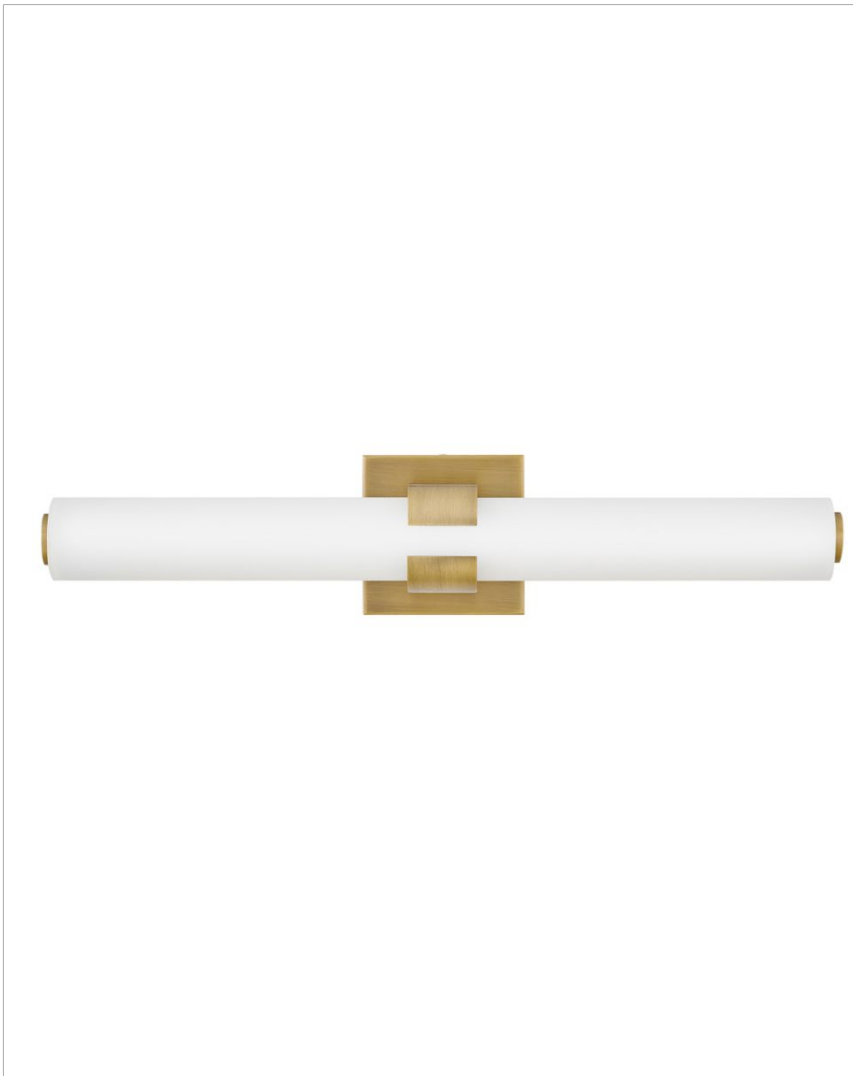

AIDEN

53062LCB

MEDIUM LED VANITY

Bold and balanced are the defining elements of Aiden. A striking, signature cuff centers the etched white glass baton, while matching end caps complete the simple symmetry. The clean transitional silhouette can be mounted vertically or horizontally with Invisimount for a look that is as flexible as it is fashionable.

DETAILS	
FINISH:	Lacquered Brass
MATERIAL:	Steel
GLASS:	Etched White
DIMMABLE:	YES, CL TYPE DIMMER (SSL7A)

DIMENSIONS	
WIDTH:	22.8"
HEIGHT:	4.8"
WEIGHT:	3lb
BACK PLATE:	4.75" Sq.
EXTENSION:	3.8"
TOP TO OUTLET:	2.5"

LIGHT SOURCE	
LIGHT SOURCE:	Integrated LED
LED NAME:	LEVO98-532
VOLTAGE:	120v
COLOR TEMP:	3000
LUMENS:	2900
CRI:	93
INCANDESCENT EQUIVALENCY:	4 x 60w
DIMMABLE:	YES, CL TYPE DIMMER (SSL7A)

SHIPPING	
CARTON LENGTH:	26.5
CARTON WIDTH:	7.5
CARTON HEIGHT:	10.5
CARTON WEIGHT:	5

PRODUCT DETAILS:

- Mounting hardware is hidden on the back plate to ensure a clean silhouette
- Fixture can be mounted vertically
- Fixture can be mounted horizontally.
- Suitable for use in damp locations as defined by NEC and CEC. Meets United States UL Underwriters Laboratories & CSA Canadian Standards Association Product Safety Standards.
- ADA compliant
- LED components carry a 5-year limited warranty
- Bold silhouette with dramatic details creates a modern statement