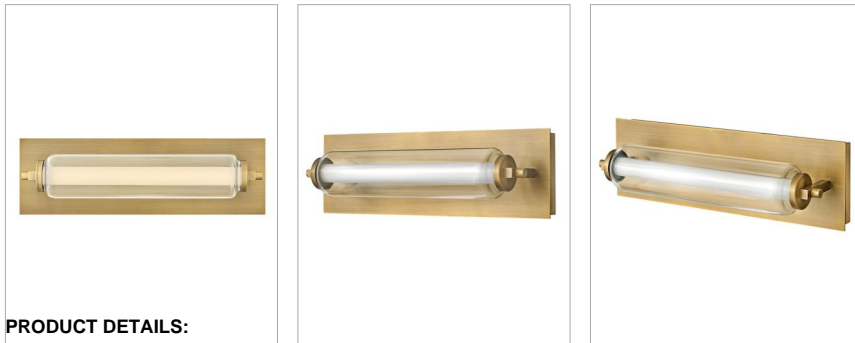

LUCIEN

52020LCB

MEDIUM LED VANITY

Lucien possesses a refined architectural style for updated traditional and transitional interiors. The integrated LED light source is layered within a cylindrical-shaped clear outer glass and is designed to stand out against a Lacquered Brass or Black backplate for a bold, rich, and timeless look. For added customization, this sconce can be mounted horizontally or vertically.

| DETAILS | |
|-----------|------------------------------|
| FINISH: | Lacquered Brass |
| MATERIAL: | Steel |
| GLASS: | Clear & Etched Opal |
| DIMMABLE: | YES - CL TYPE DIMMER (SSL7A) |

| DIMENSIONS | |
|----------------|------------------|
| WIDTH: | 5" |
| HEIGHT: | 16.5" |
| WEIGHT: | 5lb |
| BACK PLATE: | 15.75"W X 4.75"H |
| EXTENSION: | 4.8" |
| TOP TO OUTLET: | 2.5" |

| LIGHT SOURCE | |
|---------------------------|------------------------------|
| LIGHT SOURCE: | Integrated LED |
| LED NAME: | D50060 |
| WATTAGE: | 12w LED *Included |
| VOLTAGE: | 120v |
| COLOR TEMP: | 3000 |
| LUMENS: | 1000 |
| CRI: | 90 |
| INCANDESCENT EQUIVALENCY: | 1 x 100w |
| DIMMABLE: | YES - CL TYPE DIMMER (SSL7A) |

| SHIPPING | |
|----------------|------|
| CARTON LENGTH: | 19.5 |
| CARTON WIDTH: | 11 |
| CARTON HEIGHT: | 8.5 |
| CARTON WEIGHT: | 6.7 |

PRODUCT DETAILS:

- Fixture can be mounted horizontally.
- Suitable for use in damp locations as defined by NEC and CEC. Meets United States UL Underwriters Laboratories & CSA Canadian Standards Association Product Safety Standards.
- LED components carry a 5-year limited warranty
- Fixture can be mounted vertically
- Merging the best of traditional and modern elements with a sophisticated and streamlined look