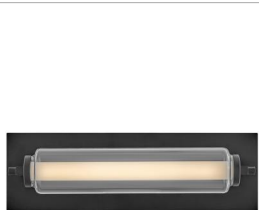

PRODUCT DETAILS:

- Fixture can be mounted vertically
- Fixture can be mounted horizontally.
- Suitable for use in damp locations as defined by NEC and CEC. Meets United States UL Underwriters Laboratories & CSA Canadian Standards Association Product Safety Standards.
- LED components carry a 5-year limited warranty
- Merging the best of traditional and modern elements with a sophisticated and streamlined look

HINKLEY

HINKLEY
33000 Pin Oak Parkway
Avon Lake, OH 44012

PHONE: (440) 653-5500
Toll Free: 1 (800) 446-5539

hinkley.com