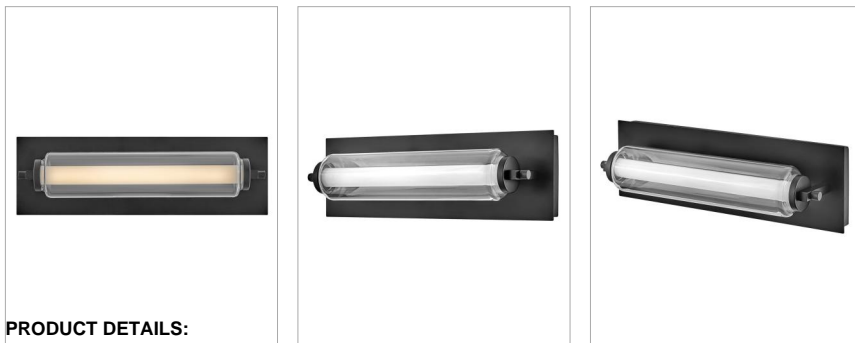

LUCIEN

52020BK

MEDIUM LED VANITY

Lucien possesses a refined architectural style for updated traditional and transitional interiors. The integrated LED light source is layered within a cylindrical-shaped clear outer glass and is designed to stand out against a Lacquered Brass or Black backplate for a bold, rich, and timeless look. For added customization, this sconce can be mounted horizontally or vertically.

| DETAILS | |
|-----------|------------------------------|
| FINISH: | Black |
| MATERIAL: | Steel |
| GLASS: | Clear & Etched Opal |
| DIMMABLE: | YES - CL TYPE DIMMER (SSL7A) |

| DIMENSIONS | |
|----------------|------------------|
| WIDTH: | 5" |
| HEIGHT: | 16.5" |
| WEIGHT: | 5lb |
| BACK PLATE: | 15.75"W X 4.75"H |
| EXTENSION: | 4.8" |
| TOP TO OUTLET: | 2.5" |

| LIGHT SOURCE | |
|---------------------------|------------------------------|
| LIGHT SOURCE: | Integrated LED |
| LED NAME: | D50060 |
| VOLTAGE: | 120v |
| COLOR TEMP: | 3000 |
| LUMENS: | 1000 |
| CRI: | 90 |
| INCANDESCENT EQUIVALENCY: | 1 x 100w |
| DIMMABLE: | YES - CL TYPE DIMMER (SSL7A) |

| SHIPPING | |
|----------------|------|
| CARTON LENGTH: | 19.5 |
| CARTON WIDTH: | 11 |
| CARTON HEIGHT: | 8.5 |
| CARTON WEIGHT: | 6.7 |

PRODUCT DETAILS:

- Fixture can be mounted vertically
- Suitable for use in damp locations as defined by NEC and CEC. Meets United States UL Underwriters Laboratories & CSA Canadian Standards Association Product Safety Standards.
- LED components carry a 5-year limited warranty
- Merging the best of traditional and modern elements with a sophisticated and streamlined look