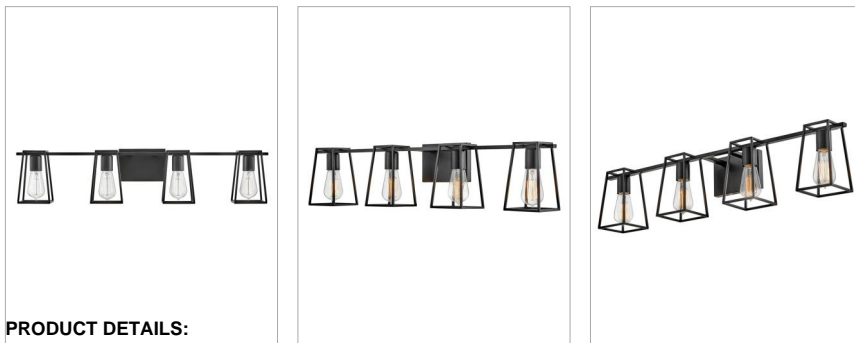

FILMORE

5164BK

LARGE FOUR LIGHT VANITY

Filmore's open cage silhouette is a perfect showcase for vintage filament bulbs while offering a glimpse of its workhorse mentality. An industrial-inspired backplate and fitter ensure that effortless style reigns supreme. Filmore is sure to add no-nonsense function and a transitional spirit to any space and is available in a variety of finishes.

DETAILS	
FINISH:	Black
MATERIAL:	Steel
DIMMABLE:	No

DIMENSIONS	
WIDTH:	33.5"
HEIGHT:	7.5"
WEIGHT:	4.2lb
BACK PLATE:	6.5"W X 4.5"H
EXTENSION:	6.8"
TOP TO OUTLET:	2.25"

LIGHT SOURCE	
LIGHT SOURCE:	Socketed
WATTAGE:	4-14w Med. LED, 100w Equiv.
VOLTAGE:	120v

SHIPPING	
CARTON LENGTH:	35
CARTON WIDTH:	8
CARTON HEIGHT:	9.5
CARTON WEIGHT:	6

PRODUCT DETAILS:

- Mounting hardware is hidden on the back plate to ensure a clean silhouette
- Fixture can be mounted either up or down
- Suitable for use in damp locations as defined by NEC and CEC. Meets United States UL Underwriters Laboratories & CSA Canadian Standards Association Product Safety Standards.
- Ideal for vintage filament bulbs (not included)
- Merging the best of traditional and modern elements with a sophisticated and streamlined look