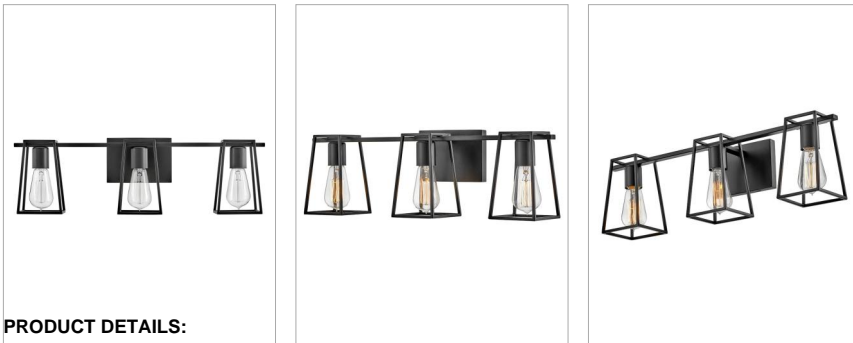

### MEDIUM THREE LIGHT VANITY

Filmore's open cage silhouette is a perfect showcase for vintage filament bulbs while offering a glimpse of its workhorse mentality. An industrial-inspired backplate and fitter ensure that effortless style reigns supreme. Filmore is sure to add no-nonsense function and a transitional spirit to any space and is available in a variety of finishes.

DETAILS	
FINISH:	Black
MATERIAL:	Steel
DIMMABLE:	YES - WITH DIMMABLE LAMP (NOT INCLUDED)

DIMENSIONS	
WIDTH:	24"
HEIGHT:	7.5"
WEIGHT:	3.5lb
BACK PLATE:	6.5"W X 4.5"H
EXTENSION:	6.8"
TOP TO OUTLET:	2.2500"

#### PRODUCT DETAILS:

- Fixture can be mounted either up or down
- Suitable for use in damp locations as defined by NEC and CEC. Meets United States UL Underwriters Laboratories & CSA Canadian Standards Association Product Safety Standards.
- Merging the best of traditional and modern elements with a sophisticated and streamlined look
- Ideal for vintage filament bulbs (not included)
- Mounting hardware is hidden on the back plate to ensure a clean silhouette